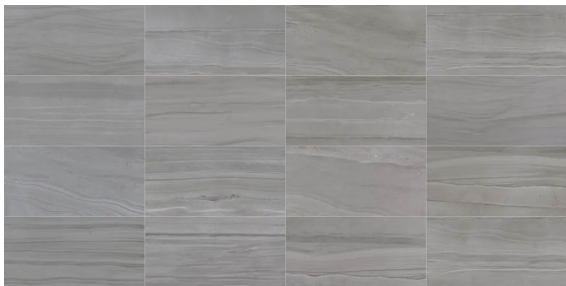

PLATFORM | SURFACES

Artwork

Artwork

Corian
24"x48" 9.5mm
18"x36" 9mm
12"x24" 9mm

Gesso
24"x48" 9.5mm
18"x36" 9mm
12"x24" 9mm

Resina
18"x36" 9mm
12"x24" 9mm

Argilla
18"x36" 9mm
12"x24" 9mm

Acciaio
24"x48" 9.5mm
18"x36" 9mm
12"x24" 9mm