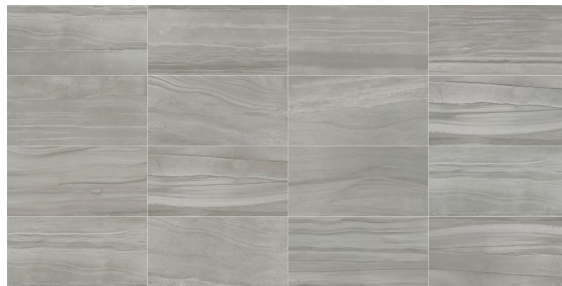

PLATFORM | SURFACES

Artwork

Artwork

Corian
24"x48" 9.5mm
18"x36" 9mm
12"x24" 9mm

Gesso
24"x48" 9.5mm
18"x36" 9mm
12"x24" 9mm

Resina
18"x36" 9mm
12"x24" 9mm

Argilla
18"x36" 9mm
12"x24" 9mm

Acciaio
24"x48" 9.5mm
18"x36" 9mm
12"x24" 9mm