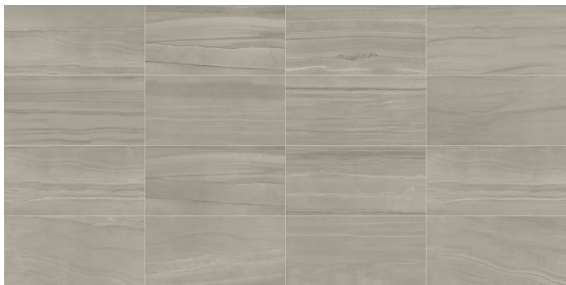

PLATFORM | SURFACES

Artwork

Artwork

Corian
24"x48" 9.5mm
18"x36" 9mm
12"x24" 9mm

Gesso
24"x48" 9.5mm
18"x36" 9mm
12"x24" 9mm

Resina
18"x36" 9mm
12"x24" 9mm

Argilla
18"x36" 9mm
12"x24" 9mm

Acciaio
24"x48" 9.5mm
18"x36" 9mm
12"x24" 9mm