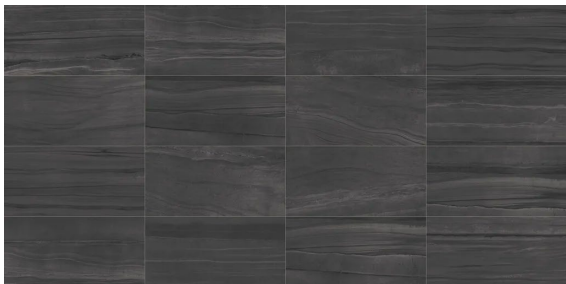

Piombo
18"x36" 9mm
12"x24" 9mm