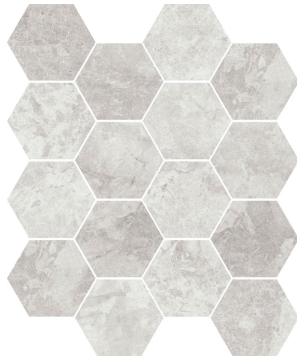

Carrara White

12"x12" Freccia 9.5mm

Grey Marble

12"x12" Freccia 9.5mm

Bardiglio Grey

12"x12" Freccia 9.5mm

# Antica

---

Carrara White  
13"x11" Hex 9.5mm

Grey Marble  
13"x11" Hex 9.5mm

Bardiglio Grey  
13"x11" Hex 9.5mm

Carrara White  
12"x12" Freccia Color Mix  
9.5mm