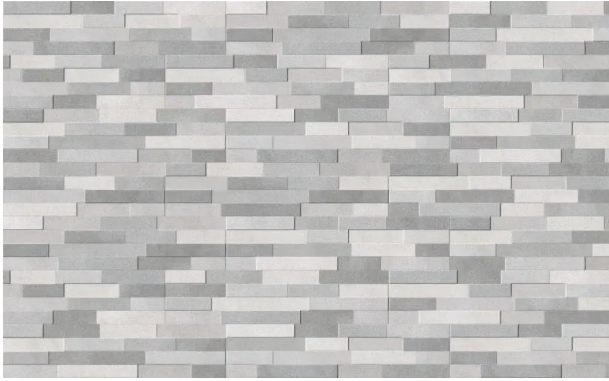

PLATFORM | SURFACES

Veneer Urban Ledgestone Masterplan

Veneer Urban Ledgestone Masterplan

6"x24" White Mix
9mm

6"x24" Beige Mix
9mm

6"x24" White Mix
9mm

Chip Size	Thickness	Material	Finish	Shade	Pieces/Box	Boxes/Pallet	Coverage Box
6"x24"	9mm	Porcelain	Ledgestone	V2	8	64	7.75 sqft/box