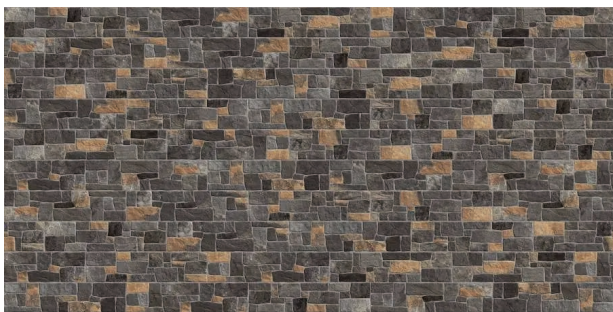

# PLATFORM | SURFACES

**Veneer Quarry  
Ledgestone River**

# Veneer Quarry Ledgestone River

6"x24" Sand  
9mm

6"x24" Smoke  
9mm

6"x24" Dark  
9mm

| Chip Size | Thickness | Material  | Finish     | Shade | Pieces/Box | Boxes/Pallet | Coverage Box  |
|-----------|-----------|-----------|------------|-------|------------|--------------|---------------|
| 6"x24"    | 9mm       | Porcelain | Ledgestone | V2    | 8          | 64           | 7.75 sqft/box |