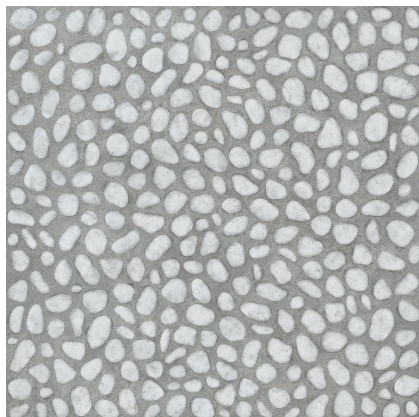

PLATFORM | SURFACES

Risseu

Risseu

Chiaro
24"x24"

9mm

Scuro
24"x24"

9mm

Multicolor
24"x24"

9mm

Chip Size	Thickness	Material	Look	Shade	Pieces/Box	Boxes/Pallet	Coverage Box
24"x24	9mm	Porcelain	Marble	V2	3	40	11.63 sqft/box

*Interior Floors and Walls, Exterior Floors

 DCOF >0.42
  Frost Resistant
  < 0.2%
  Chemical Resistant Soft/Matte Only