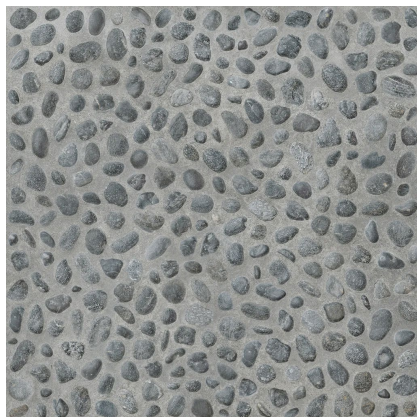

PLATFORM | SURFACES

Risseu

Risseu

Chiaro
24"x24"

9mm

Scuro
24"x24"

9mm

Multicolor
24"x24"

9mm

Chip Size	Thickness	Material	Look	Shade	Pieces/Box	Boxes/Pallet	Coverage Box
24"x24	9mm	Porcelain	Marble	V2	3	40	11.63 sqft/box

*Interior Floors and Walls, Exterior Floors

 DCOF >0.42
  Frost Resistant
  < 0.2%
  Chemical Resistant Soft/Matte Only