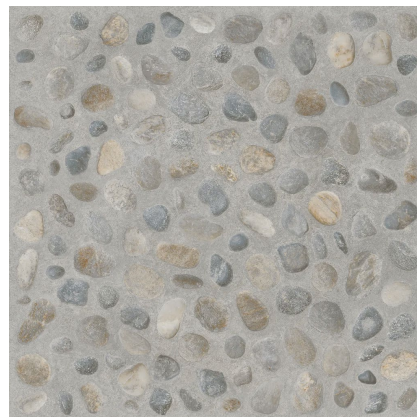

PLATFORM | SURFACES

Risseu

Risseu

Chiaro
24"x24"

9mm

Scuro
24"x24"

9mm

Multicolor
24"x24"

9mm

Chip Size	Thickness	Material	Look	Shade	Pieces/Box	Boxes/Pallet	Coverage Box
24"x24	9mm	Porcelain	Marble	V2	3	40	11.63 sqft/box

*Interior Floors and Walls, Exterior Floors

 DCOF >0.42
  Frost Resistant
  < 0.2%
  Chemical Resistant Soft/Matte Only