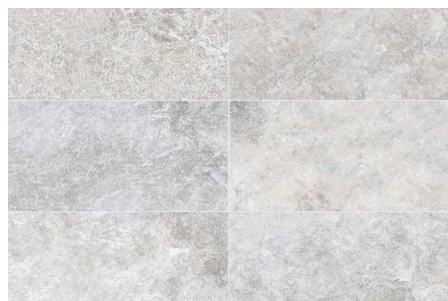

# Frontier20 Wood Look Pavers

Cross Cut White

12"x24" 20mm  
 24"x24" 20mm  
 12"x12" 20mm  
 12"x48" 20mm  
 24"x48" 20mm

Cross Cut Silver

12"x24" 20mm  
 24"x24" 20mm  
 12"x12" 20mm  
 12"x48" 20mm  
 24"x48" 20mm

Cross Cut Cream

12"x24" 20mm  
 24"x24" 20mm  
 12"x12" 20mm  
 12"x48" 20mm  
 24"x48" 20mm

Soure Beige

18"x36" 20mm  
 Made in Italy

Cross Cut Noce

12"x24" 20mm  
 24"x24" 20mm  
 12"x12" 20mm  
 12"x48" 20mm  
 24"x48" 20mm