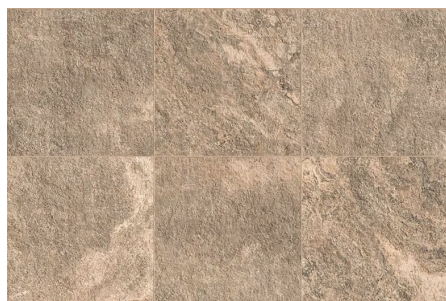

# Frontier20 Wood Look Pavers

Cross Cut White

12"x24" 20mm  
 24"x24" 20mm  
 12"x12" 20mm  
 12"x48" 20mm  
 24"x48" 20mm

Cross Cut Silver

12"x24" 20mm  
 24"x24" 20mm  
 12"x12" 20mm  
 12"x48" 20mm  
 24"x48" 20mm

Cross Cut Cream

12"x24" 20mm  
 24"x24" 20mm  
 12"x12" 20mm  
 12"x48" 20mm  
 24"x48" 20mm

Soure Beige

18"x36" 20mm  
 Made in Italy

Cross Cut Noce

12"x24" 20mm  
 24"x24" 20mm  
 12"x12" 20mm  
 12"x48" 20mm  
 24"x48" 20mm