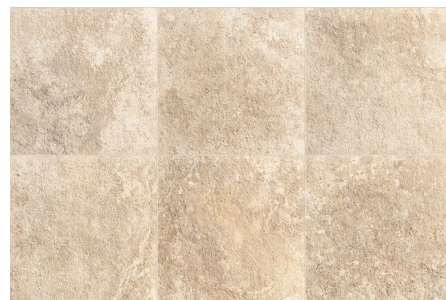

# Frontier20 Wood Look Pavers

Cross Cut White

12"x24" 20mm  
 24"x24" 20mm  
 12"x12" 20mm  
 12"x48" 20mm  
 24"x48" 20mm

Cross Cut Silver

12"x24" 20mm  
 24"x24" 20mm  
 12"x12" 20mm  
 12"x48" 20mm  
 24"x48" 20mm

Cross Cut Cream

12"x24" 20mm  
 24"x24" 20mm  
 12"x12" 20mm  
 12"x48" 20mm  
 24"x48" 20mm

Soure Beige

18"x36" 20mm  
 Made in Italy

Cross Cut Noce

12"x24" 20mm  
 24"x24" 20mm  
 12"x12" 20mm  
 12"x48" 20mm  
 24"x48" 20mm