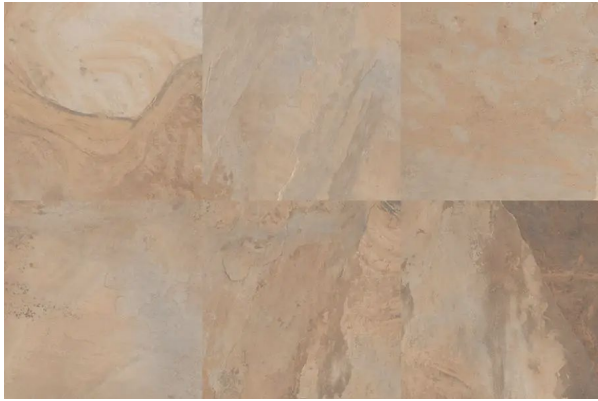

PLATFORM | SURFACES

Frontier20 Flagstone Look Pavers

Frontier20 Flagstone Look Pavers

Pink-Tan

12"x24"

24"x24"

12"x12"

24"x48"

20mm

20mm

20mm

20mm

Brown

24"x24"

20mm

Chip Size	Thickness	Material	Look	Shade	Pieces/Box	Boxes/Pallet	Coverage Box
12"x24"	20mm	Porcelain	Limestone	V2	4	32	7.75 sqft/box
24"x24"	20mm	Porcelain	Limestone	V2	2	30	7.75 sqft/box
12"x12"	20mm	Porcelain	Limestone	V2	5	30	4.84 sqft/box
24"x48"	20mm	Porcelain	Limestone	V2	1	32	7.75 sqft/box