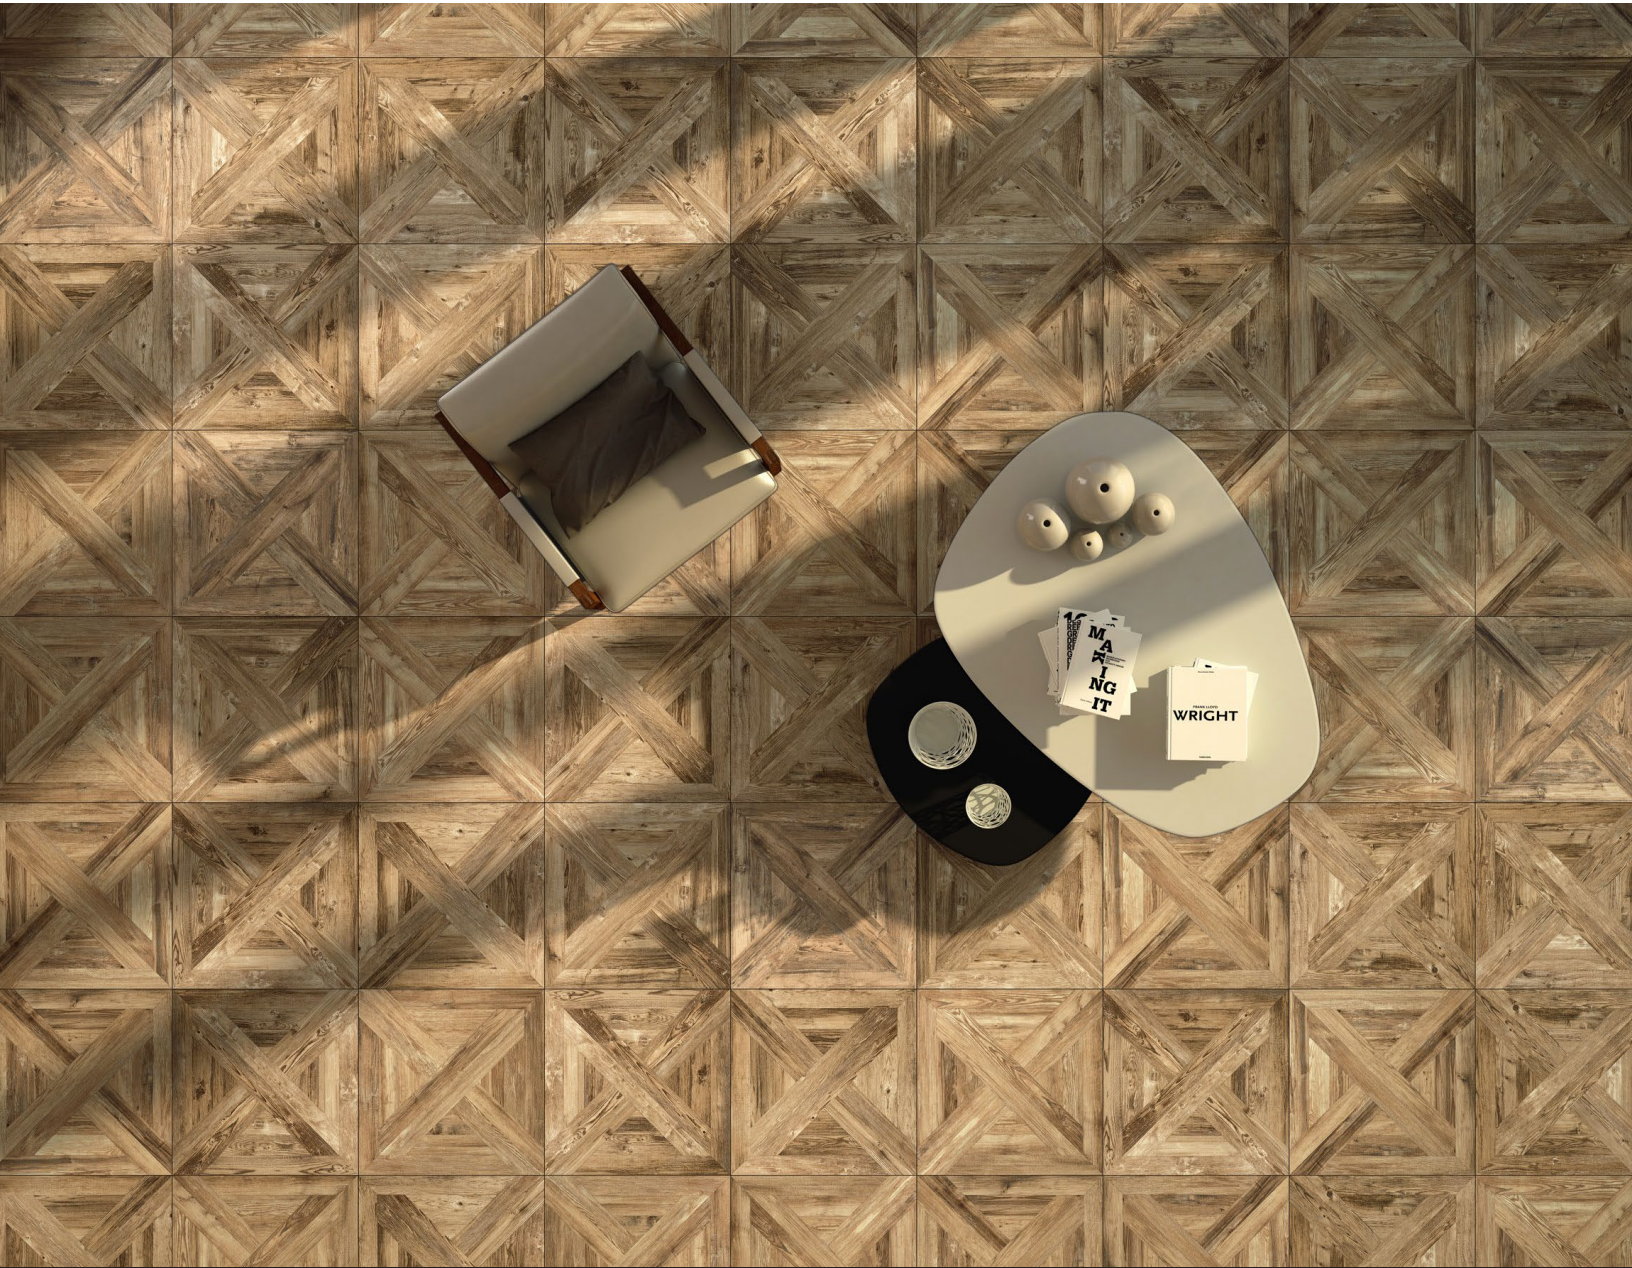

# PLATFORM | SURFACES

**Baita**

# Baita

24"x24" Fresh  
9mm

24"x24" Natural  
9mm

24"x24" Sun  
9mm

24"x24" Shade  
9mm

Chip Size	Thickness	Material	Look	Shade	Pieces/Box	Boxes/Pallet	Coverage Box
24"x24"	9mm	Porcelain	Wood	V3	3	40	11.63 sqft/box