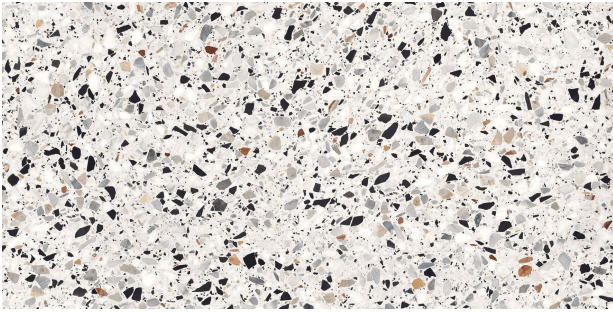

PLATFORM | SURFACES

Veneziano

QUICK SHIP

12"x24" Rainbow
9.5mm - Natural

12"x24" Cloud
9.5mm - Natural

12"x24" Storm
9.5mm - Natural

Size	Thickness	Material	Finish	Shade	Pieces/Box	Boxes/Pallet	Coverage Box
12"x24"	9.5mm	Porcelain	Natural	V3	6	48	11.62 sqft/box