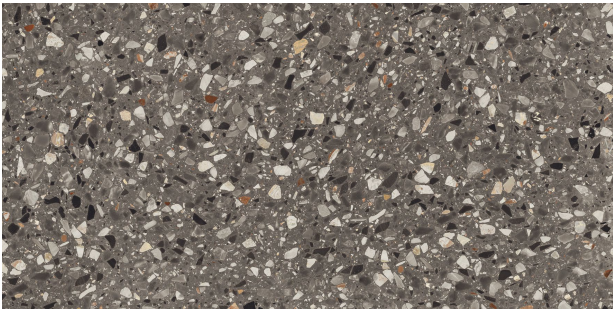

PLATFORM | SURFACES

Veneziano

QUICK SHIP

12"x24" Rainbow
9.5mm - Natural

12"x24" Cloud
9.5mm - Natural

12"x24" Storm
9.5mm - Natural

Size	Thickness	Material	Finish	Shade	Pieces/Box	Boxes/Pallet	Coverage Box
12"x24"	9.5mm	Porcelain	Natural	V3	6	48	11.62 sqft/box

*Interior and Exterior Walls & Floors

 DCOF > 0.42
  Frost Resistant
  < .05%
  Chemical Resistant

PLATFORM SURFACES

330 County Line Road
 Bensenville, IL 60106
info@platformsurfaces.com
 630.526.3399 | platformsurfaces.com