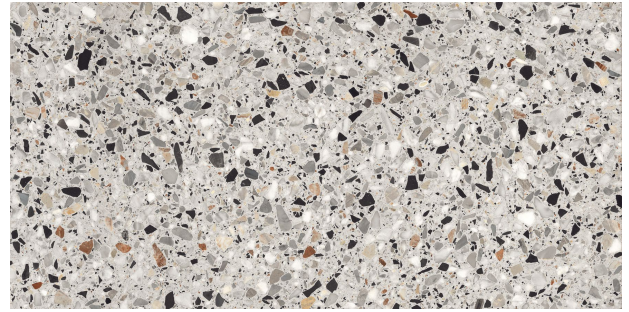

PLATFORM | SURFACES

Veneziano

QUICK SHIP

12"x24" Rainbow
9.5mm - Natural

12"x24" Cloud
9.5mm - Natural

12"x24" Storm
9.5mm - Natural

Size	Thickness	Material	Finish	Shade	Pieces/Box	Boxes/Pallet	Coverage Box
12"x24"	9.5mm	Porcelain	Natural	V3	6	48	11.62 sqft/box