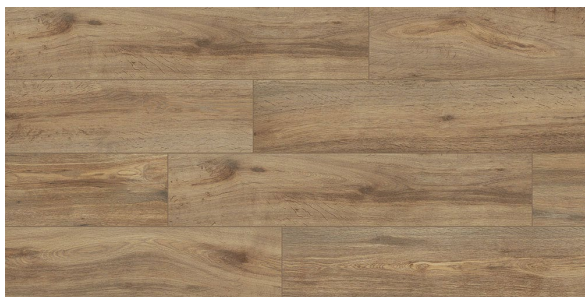

PLATFORM | SURFACES

Sequoia

QUICK SHIP

8"x40" Blonde
8mm - Matte

8"x40" Brown
8mm - Matte

| Size | Thickness | Material | Finish | Shade | Pieces/Box | Boxes/Pallet | Coverage Box |
|--------|-----------|-----------|--------|-------|------------|--------------|----------------|
| 8"x40" | 8mm | Porcelain | Matte | V3 | 7 | 36 | 15.07 sqft/box |