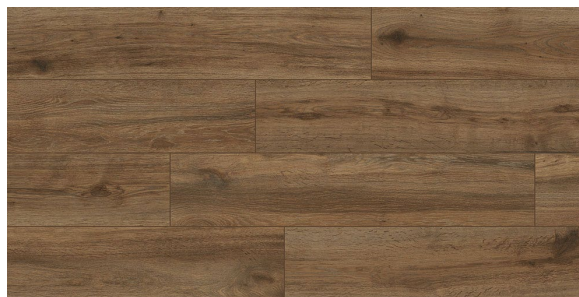

PLATFORM | SURFACES

Sequoia

QUICK SHIP

8"x40" Blonde
8mm - Matte

8"x40" Brown
8mm - Matte

| Size | Thickness | Material | Finish | Shade | Pieces/Box | Boxes/Pallet | Coverage Box |
|--------|-----------|-----------|--------|-------|------------|--------------|----------------|
| 8"x40" | 8mm | Porcelain | Matte | V3 | 7 | 36 | 15.07 sqft/box |