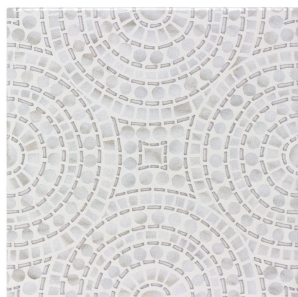

PLATFORM | SURFACES

Repeat

QUICK SHIP

6"x6" 14K Hex
8mm Glossy

6"x6" Platinum Hex
8mm Glossy

6"x6" Rose Gold Hex
8mm Glossy

4"x16" 14K Plank
8mm Glossy

4"x16" Platinum Plank
8mm Glossy

4"x16" Rose Gold Plank
8mm Glossy

5"x5" Halo Gold
8mm Glossy

5"x5" Halo Silver
8mm Glossy

Size	Thickness	Material	Finish	Shade	Pieces/Box	Boxes/Pallet	Coverage Box
6"x6" Hex	8mm	Ceramic	Glossy	N/A	50	N/A	10.75 sqft/box
4"x16" Plank	8mm	Ceramic	Glossy	N/A	12	N/A	5.16 sqft/box
5"x5" Halo	8mm	Ceramic	Glossy	N/A	36	N/A	6.552 sqft/box