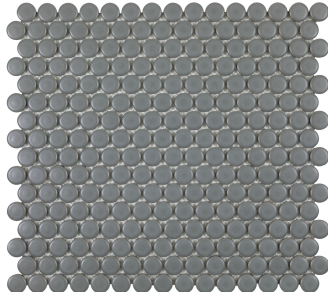

PLATFORM | SURFACES
Mosaics

3/4" Penny Rounds

QUICK SHIP

3/4" Penny Rounds

QUICK SHIP

3/4" Penny Rounds
6mm - White Matte/Glossy

3/4" Penny Rounds
6mm - Grey Matte/Glossy

3/4" Penny Rounds
6mm - Taupe Matte/Glossy

3/4" Penny Rounds
6mm - Pearl Matte/Glossy

3/4" Penny Rounds
6mm - Black Matte/Glossy

Chip Size	Thickness	Material	Finish	Shade	Actual Dimensions	Coverage Piece	Coverage Box
.75" Round	6mm	Porcelain	Glossy/Matte	V2	11.48"x12.32"	.98 sqft/pc	11.79 sqft/box