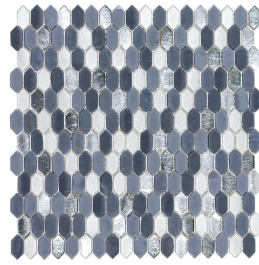

## Jewels

QUICK SHIP

12"x12" Regal Jade  
4mm Glossy

12"x12" Regal Opal  
4mm Glossy

12"x12" Sapphire  
4mm Glossy

12"x12" Tigers Eye  
4mm Glossy

Size	Thickness	Material	Finish	Shade	Pieces/Box	Boxes/Pallet	Coverage Box
12"x12"	4mm	Glass	Glossy	N/A	20	N/A	19 sqft/box