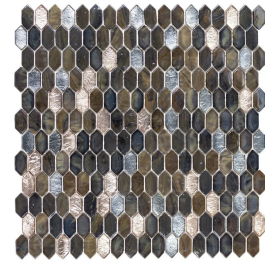

## Jewels

QUICK SHIP

12"x12" Regal Jade  
4mm Glossy

12"x12" Regal Opal  
4mm Glossy

12"x12" Sapphire  
4mm Glossy

12"x12" Tigers Eye  
4mm Glossy

Size	Thickness	Material	Finish	Shade	Pieces/Box	Boxes/Pallet	Coverage Box
12"x12"	4mm	Glass	Glossy	N/A	20	N/A	19 sqft/box