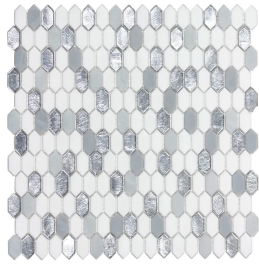

## Jewels

QUICK SHIP

12"x12" Regal Jade  
4mm Glossy

12"x12" Regal Opal  
4mm Glossy

12"x12" Sapphire  
4mm Glossy

12"x12" Tigers Eye  
4mm Glossy

Size	Thickness	Material	Finish	Shade	Pieces/Box	Boxes/Pallet	Coverage Box
12"x12"	4mm	Glass	Glossy	N/A	20	N/A	19 sqft/box