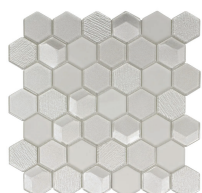

A white ceramic utensil holder containing wooden kitchen tools like a fork and spoon.

A white ceramic dish or bowl, possibly containing a salt shaker, on the countertop.

11"x12" Chapel Blocks
8mm Glossy

11"x12" Foggy Blocks
8mm Glossy

11"x12" Champagne Blocks
8mm Glossy

11"x12" Marina Blocks
8mm Glossy

11"x12" Smokey Blocks
8mm Glossy

12"x15" Chapel Bricks
8mm Glossy

12"x15" Foggy Bricks
8mm Glossy

12"x15" Champagne Bricks
8mm Glossy

12"x15" Marina Bricks
8mm Glossy

12"x15" Smokey Bricks
8mm Glossy

12"x15" Chapel Hex
6mm Multifinish

12"x15" Foggy Hex
6mm Multifinish

12"x15" Champagne Hex
6mm Multifinish

12"x15" Marina Hex
6mm Multifinish

12"x15" Smokey Hex
6mm Multifinish

.5"x12" Dark Shadow Liner
10mm Glossy

.5"x12" Frosted Liner
10mm Glossy

.5"x12" Sterling Liner
10mm Glossy

12"x13" Manhattan Dark
8mm Glossy

12"x13" Manhattan Light
8mm Glossy