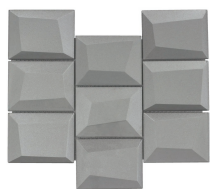

PLATFORM | SURFACES

Impressionist

QUICK SHIP

A stainless steel range hood with a control panel on top featuring several small circular buttons. It is mounted above the stove.

A large stainless steel pot with a lid and two side handles, sitting on the stove.

A dark-colored bowl filled with several lemons, placed on the white countertop.

A small cluster of lemons resting on the white countertop.

A clear glass pepper mill with a silver-colored top, standing on the countertop.

A white ceramic utensil holder containing wooden kitchen tools like a fork and spoon.

A white ceramic dish or bowl, possibly containing a salt shaker, on the countertop.

11"x12" Chapel Blocks
8mm Glossy