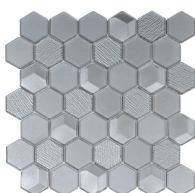

11"x12" Foggy Blocks
8mm Glossy

11"x12" Champagne Blocks
8mm Glossy

11"x12" Marina Blocks
8mm Glossy

11"x12" Smokey Blocks
8mm Glossy

12"x15" Chapel Bricks
8mm Glossy

12"x15" Foggy Bricks
8mm Glossy

12"x15" Champagne Bricks
8mm Glossy

12"x15" Marina Bricks
8mm Glossy

12"x15" Smokey Bricks
8mm Glossy

12"x15" Chapel Hex
6mm Multifinish

12"x15" Foggy Hex
6mm Multifinish

12"x15" Champagne Hex
6mm Multifinish

12"x15" Marina Hex
6mm Multifinish

12"x15" Smokey Hex
6mm Multifinish

.5"x12" Dark Shadow Liner
10mm Glossy

.5"x12" Frosted Liner
10mm Glossy

.5"x12" Sterling Liner
10mm Glossy

12"x13" Manhattan Dark
8mm Glossy

12"x13" Manhattan Light
8mm Glossy