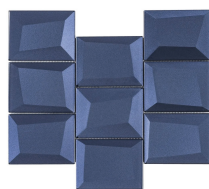

A white ceramic utensil holder containing wooden kitchen tools like a fork and spoon.

A white ceramic dish or bowl, possibly containing a salt shaker, on the countertop.

11"x12" Chapel Blocks
8mm Glossy

11"x12" Foggy Blocks
8mm Glossy

11"x12" Champagne Blocks
8mm Glossy

11"x12" Marina Blocks
8mm Glossy

11"x12" Smokey Blocks
8mm Glossy

12"x15" Chapel Bricks
8mm Glossy

12"x15" Foggy Bricks
8mm Glossy

12"x15" Champagne Bricks
8mm Glossy