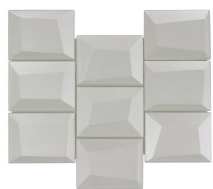

PLATFORM | SURFACES

Impressionist

QUICK SHIP

A stainless steel range hood with a control panel on top featuring several small circular buttons. It is mounted above the stove.

A large stainless steel pot with a lid and two side handles, sitting on the stove.

A dark-colored bowl filled with several lemons, placed on the white countertop.

A small cluster of lemons resting on the white countertop.

A clear glass pepper mill with a silver-colored top, standing on the countertop.

A white ceramic utensil holder containing wooden kitchen tools like a fork and spoon.

A white ceramic dish or bowl, possibly containing a salt shaker, on the countertop.

11"x12" Chapel Blocks
8mm Glossy