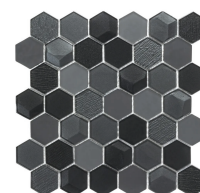

11"x12" Foggy Blocks
8mm Glossy

11"x12" Champagne Blocks
8mm Glossy

11"x12" Marina Blocks
8mm Glossy

11"x12" Smokey Blocks
8mm Glossy

12"x15" Chapel Bricks
8mm Glossy

12"x15" Foggy Bricks
8mm Glossy

12"x15" Champagne Bricks
8mm Glossy

12"x15" Marina Bricks
8mm Glossy

12"x15" Smokey Bricks
8mm Glossy

12"x15" Chapel Hex
6mm Multifinish

12"x15" Foggy Hex
6mm Multifinish

12"x15" Champagne Hex
6mm Multifinish

12"x15" Marina Hex
6mm Multifinish

12"x15" Smokey Hex
6mm Multifinish

.5"x12" Dark Shadow Liner
10mm Glossy

.5"x12" Frosted Liner
10mm Glossy

.5"x12" Sterling Liner
10mm Glossy

12"x13" Manhattan Dark
8mm Glossy

12"x13" Manhattan Light
8mm Glossy