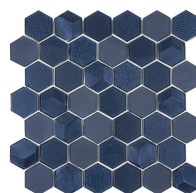

11"x12" Foggy Blocks
8mm Glossy

11"x12" Champagne Blocks
8mm Glossy

11"x12" Marina Blocks
8mm Glossy

11"x12" Smokey Blocks
8mm Glossy

12"x15" Chapel Bricks
8mm Glossy

12"x15" Foggy Bricks
8mm Glossy

12"x15" Champagne Bricks
8mm Glossy

12"x15" Marina Bricks
8mm Glossy

12"x15" Smokey Bricks
8mm Glossy

12"x15" Chapel Hex
6mm Multifinish

12"x15" Foggy Hex
6mm Multifinish

12"x15" Champagne Hex
6mm Multifinish

12"x15" Marina Hex
6mm Multifinish

12"x15" Smokey Hex
6mm Multifinish

.5"x12" Dark Shadow Liner
10mm Glossy

.5"x12" Frosted Liner
10mm Glossy

.5"x12" Sterling Liner
10mm Glossy

12"x13" Manhattan Dark
8mm Glossy

12"x13" Manhattan Light
8mm Glossy