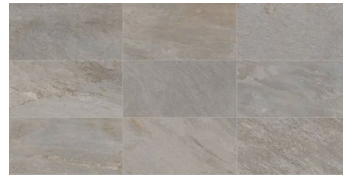

PLATFORM | SURFACES

Globe

QUICK SHIP

- ◀ SAUNA
- ▶ HYDROMASSAGE
- ▶ CHROMOTHERAPY

Barge Beige
24"x24" 9mm Matte
12"x24" 9mm Matte

Barge Gold
24"x24" 9mm Matte
12"x24" 9mm Matte

Silver Quartz
24"x24" 9mm Matte
12"x24" 9mm Matte

Dark Quartz
24"x24" 9mm Matte
12"x24" 9mm Matte

12"x12" - Barge Beige
Mosaic A

12"x12" - Barge Gold
Mosaic A

12"x12" - Silver Quartz
Mosaic A

12"x12" - Dark Quartz
Mosaic A

12"x12" - Barge Beige
Mosaic C 2x6

12"x12" - Barge Gold
Mosaic C 2x6

12"x12" - Silver Quartz
Mosaic C 2x6

12"x12" - Dark Quartz
Mosaic C 2x6

6"x12" - Barge Beige
Wall

6"x12" - Barge Gold
Wall

6"x12" - Silver Quartz
Wall

6"x12" - Dark Quartz
Wall