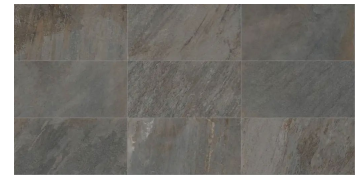

PLATFORM | SURFACES

Globe

QUICK SHIP

- ◀ SAUNA
- ▶ HYDROMASSAGE
- ▶ CHROMOTHERAPY

Barge Beige
24"x24" 9mm Matte
12"x24" 9mm Matte

Barge Gold
24"x24" 9mm Matte
12"x24" 9mm Matte

Silver Quartz
24"x24" 9mm Matte
12"x24" 9mm Matte

Dark Quartz
24"x24" 9mm Matte
12"x24" 9mm Matte

12"x12" - Barge Beige
Mosaic A

12"x12" - Barge Gold
Mosaic A

12"x12" - Silver Quartz
Mosaic A

12"x12" - Dark Quartz
Mosaic A

12"x12" - Barge Beige
Mosaic C 2x6

12"x12" - Barge Gold
Mosaic C 2x6

12"x12" - Silver Quartz
Mosaic C 2x6

12"x12" - Dark Quartz
Mosaic C 2x6

6"x12" - Barge Beige
Wall

6"x12" - Barge Gold
Wall

6"x12" - Silver Quartz
Wall

6"x12" - Dark Quartz
Wall