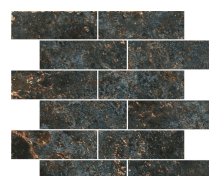

PLATFORM | SURFACES

Freedom

QUICK SHIP

Ice Winter
24"x24" 9mm Matte
12"x24" 9mm Matte

Multicolor Gold
24"x24" 9mm Matte
12"x24" 9mm Matte

Indian Summer
24"x24" 9mm Matte
12"x24" 9mm Matte

Multicolor Dark
24"x24" 9mm Matte
12"x24" 9mm Matte

Brazilian Bloom
24"x24" 9mm Matte
12"x24" 9mm Matte

12"x12" - Ice Winter
Mosaic A

12"x12" - Multicolor Gold
Mosaic A

12"x12" - Indian Summer
Mosaic A

12"x12" - Multicolor Dark
Mosaic A

12"x12" - Brazilian Bloom
Mosaic A

12"x12" - Ice Winter
Mosaic C

12"x12" - Multicolor Gold
Mosaic C

12"x12" - Indian Summer
Mosaic C

12"x12" - Multicolor Dark
Mosaic C

12"x10" - Brazilian Bloom
Mosaic C

3"x24" - Bullnose

6"x12" - Cove Base

Size	Thickness	Material	Finish	Shade	Pieces/Box	Boxes/Pallet	Coverage Box
24"x24"	9mm	Porcelain	Matte	V2	3	40	13.11 sqft/box
12"x24"	9mm	Porcelain	Matte	V2	7	40	13.56 sqft/box
Mosaic A	9mm	Porcelain	Matte	V2	10	36	9.69 sqft/box
Mosaic C	9mm	Porcelain	Matte	V2	10	36	9.69 sqft/box
Bullnose	N/A	Porcelain	Matte	N/A	10	70	4.65 sqft/box
Cove	N/A	Porcelain	Matte	N/A	20	64	9.69 sqft/box