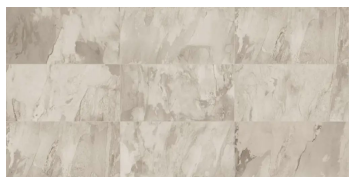

PLATFORM | SURFACES

Freedom

QUICK SHIP

Ice Winter
24"x24" 9mm Matte
12"x24" 9mm Matte

Multicolor Gold
24"x24" 9mm Matte
12"x24" 9mm Matte

Indian Summer
24"x24" 9mm Matte
12"x24" 9mm Matte

Multicolor Dark
24"x24" 9mm Matte
12"x24" 9mm Matte

Brazilian Bloom
24"x24" 9mm Matte
12"x24" 9mm Matte

12"x12" - Ice Winter
Mosaic A

12"x12" - Multicolor Gold
Mosaic A

12"x12" - Indian Summer
Mosaic A

12"x12" - Multicolor Dark
Mosaic A

12"x12" - Brazilian Bloom
Mosaic A