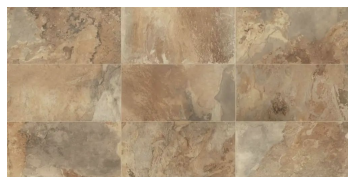

PLATFORM | SURFACES

Freedom

QUICK SHIP

Ice Winter
24"x24" 9mm Matte
12"x24" 9mm Matte

Multicolor Gold
24"x24" 9mm Matte
12"x24" 9mm Matte

Indian Summer
24"x24" 9mm Matte
12"x24" 9mm Matte

Multicolor Dark
24"x24" 9mm Matte
12"x24" 9mm Matte

Brazilian Bloom
24"x24" 9mm Matte
12"x24" 9mm Matte

12"x12" - Ice Winter
Mosaic A

12"x12" - Multicolor Gold
Mosaic A

12"x12" - Indian Summer
Mosaic A

12"x12" - Multicolor Dark
Mosaic A

12"x12" - Brazilian Bloom
Mosaic A

12"x12" - Ice Winter
Mosaic C

12"x12" - Multicolor Gold
Mosaic C

12"x12" - Indian Summer
Mosaic C

12"x12" - Multicolor Dark
Mosaic C

12"x10" - Brazilian Bloom
Mosaic C

3"x24" - Bullnose

6"x12" - Cove Base

Size	Thickness	Material	Finish	Shade	Pieces/Box	Boxes/Pallet	Coverage Box
24"x24"	9mm	Porcelain	Matte	V2	3	40	13.11 sqft/box
12"x24"	9mm	Porcelain	Matte	V2	7	40	13.56 sqft/box
Mosaic A	9mm	Porcelain	Matte	V2	10	36	9.69 sqft/box
Mosaic C	9mm	Porcelain	Matte	V2	10	36	9.69 sqft/box
Bullnose	N/A	Porcelain	Matte	N/A	10	70	4.65 sqft/box
Cove	N/A	Porcelain	Matte	N/A	20	64	9.69 sqft/box