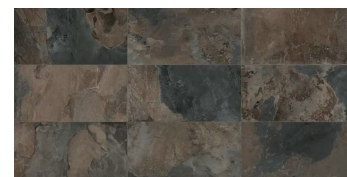

PLATFORM | SURFACES

Freedom

QUICK SHIP

Ice Winter
24"x24" 9mm Matte
12"x24" 9mm Matte

Multicolor Gold
24"x24" 9mm Matte
12"x24" 9mm Matte

Indian Summer
24"x24" 9mm Matte
12"x24" 9mm Matte

Multicolor Dark
24"x24" 9mm Matte
12"x24" 9mm Matte

Brazilian Bloom
24"x24" 9mm Matte
12"x24" 9mm Matte

12"x12" - Ice Winter
Mosaic A

12"x12" - Multicolor Gold
Mosaic A

12"x12" - Indian Summer
Mosaic A

12"x12" - Multicolor Dark
Mosaic A

12"x12" - Brazilian Bloom
Mosaic A

12"x12" - Ice Winter
Mosaic C

12"x12" - Multicolor Gold
Mosaic C

12"x12" - Indian Summer
Mosaic C

12"x12" - Multicolor Dark
Mosaic C

12"x10" - Brazilian Bloom
Mosaic C

3"x24" - Bullnose

6"x12" - Cove Base

Size	Thickness	Material	Finish	Shade	Pieces/Box	Boxes/Pallet	Coverage Box
24"x24"	9mm	Porcelain	Matte	V2	3	40	13.11 sqft/box
12"x24"	9mm	Porcelain	Matte	V2	7	40	13.56 sqft/box
Mosaic A	9mm	Porcelain	Matte	V2	10	36	9.69 sqft/box
Mosaic C	9mm	Porcelain	Matte	V2	10	36	9.69 sqft/box
Bullnose	N/A	Porcelain	Matte	N/A	10	70	4.65 sqft/box
Cove	N/A	Porcelain	Matte	N/A	20	64	9.69 sqft/box