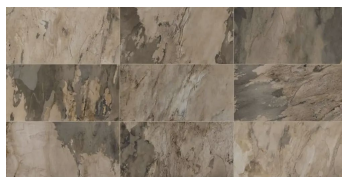

PLATFORM | SURFACES

Freedom

QUICK SHIP

Ice Winter
24"x24" 9mm Matte
12"x24" 9mm Matte

Multicolor Gold
24"x24" 9mm Matte
12"x24" 9mm Matte

Indian Summer
24"x24" 9mm Matte
12"x24" 9mm Matte

Multicolor Dark
24"x24" 9mm Matte
12"x24" 9mm Matte

Brazilian Bloom
24"x24" 9mm Matte
12"x24" 9mm Matte

12"x12" - Ice Winter
Mosaic A

12"x12" - Multicolor Gold
Mosaic A

12"x12" - Indian Summer
Mosaic A

12"x12" - Multicolor Dark
Mosaic A

12"x12" - Brazilian Bloom
Mosaic A

12"x12" - Ice Winter
Mosaic C

12"x12" - Multicolor Gold
Mosaic C

12"x12" - Indian Summer
Mosaic C

12"x12" - Multicolor Dark
Mosaic C

12"x10" - Brazilian Bloom
Mosaic C

3"x24" - Bullnose

6"x12" - Cove Base

Size	Thickness	Material	Finish	Shade	Pieces/Box	Boxes/Pallet	Coverage Box
24"x24"	9mm	Porcelain	Matte	V2	3	40	13.11 sqft/box
12"x24"	9mm	Porcelain	Matte	V2	7	40	13.56 sqft/box
Mosaic A	9mm	Porcelain	Matte	V2	10	36	9.69 sqft/box
Mosaic C	9mm	Porcelain	Matte	V2	10	36	9.69 sqft/box
Bullnose	N/A	Porcelain	Matte	N/A	10	70	4.65 sqft/box
Cove	N/A	Porcelain	Matte	N/A	20	64	9.69 sqft/box