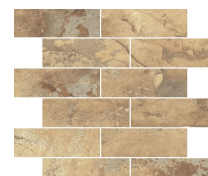

PLATFORM | SURFACES

Freedom

QUICK SHIP

Ice Winter
24"x24" 9mm Matte
12"x24" 9mm Matte

Multicolor Gold
24"x24" 9mm Matte
12"x24" 9mm Matte

Indian Summer
24"x24" 9mm Matte
12"x24" 9mm Matte

Multicolor Dark
24"x24" 9mm Matte
12"x24" 9mm Matte

Brazilian Bloom
24"x24" 9mm Matte
12"x24" 9mm Matte

12"x12" - Ice Winter
Mosaic A

12"x12" - Multicolor Gold
Mosaic A

12"x12" - Indian Summer
Mosaic A

12"x12" - Multicolor Dark
Mosaic A

12"x12" - Brazilian Bloom
Mosaic A

12"x12" - Ice Winter
Mosaic C

12"x12" - Multicolor Gold
Mosaic C

12"x12" - Indian Summer
Mosaic C

12"x12" - Multicolor Dark
Mosaic C

12"x10" - Brazilian Bloom
Mosaic C

3"x24" - Bullnose

6"x12" - Cove Base

Size	Thickness	Material	Finish	Shade	Pieces/Box	Boxes/Pallet	Coverage Box
24"x24"	9mm	Porcelain	Matte	V2	3	40	13.11 sqft/box
12"x24"	9mm	Porcelain	Matte	V2	7	40	13.56 sqft/box
Mosaic A	9mm	Porcelain	Matte	V2	10	36	9.69 sqft/box
Mosaic C	9mm	Porcelain	Matte	V2	10	36	9.69 sqft/box
Bullnose	N/A	Porcelain	Matte	N/A	10	70	4.65 sqft/box
Cove	N/A	Porcelain	Matte	N/A	20	64	9.69 sqft/box