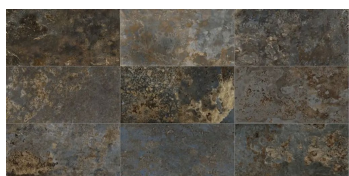

PLATFORM | SURFACES

Freedom

QUICK SHIP

Ice Winter
24"x24" 9mm Matte
12"x24" 9mm Matte

Multicolor Gold
24"x24" 9mm Matte
12"x24" 9mm Matte

Indian Summer
24"x24" 9mm Matte
12"x24" 9mm Matte

Multicolor Dark
24"x24" 9mm Matte
12"x24" 9mm Matte

Brazilian Bloom
24"x24" 9mm Matte
12"x24" 9mm Matte

12"x12" - Ice Winter
Mosaic A

12"x12" - Multicolor Gold
Mosaic A

12"x12" - Indian Summer
Mosaic A

12"x12" - Multicolor Dark
Mosaic A

12"x12" - Brazilian Bloom
Mosaic A

12"x12" - Ice Winter
Mosaic C

12"x12" - Multicolor Gold
Mosaic C

12"x12" - Indian Summer
Mosaic C

12"x12" - Multicolor Dark
Mosaic C

12"x10" - Brazilian Bloom
Mosaic C

3"x24" - Bullnose

6"x12" - Cove Base

Size	Thickness	Material	Finish	Shade	Pieces/Box	Boxes/Pallet	Coverage Box
24"x24"	9mm	Porcelain	Matte	V2	3	40	13.11 sqft/box
12"x24"	9mm	Porcelain	Matte	V2	7	40	13.56 sqft/box
Mosaic A	9mm	Porcelain	Matte	V2	10	36	9.69 sqft/box
Mosaic C	9mm	Porcelain	Matte	V2	10	36	9.69 sqft/box
Bullnose	N/A	Porcelain	Matte	N/A	10	70	4.65 sqft/box
Cove	N/A	Porcelain	Matte	N/A	20	64	9.69 sqft/box