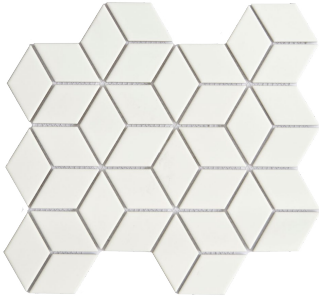

PLATFORM | SURFACES

Eichler

QUICK SHIP

12"x12" White Diamond

12"x12" Dark Grey Diamond

12"x12" Black Diamond

4" White Hex

4" Dark Grey Hex

4" Black Hex

Size	Thickness	Material	Finish	Shade	Pieces/Box	Boxes/Pallet	Coverage Box
12"x12" Grey	N/A	Porcelian	Matte	N/A	11	N/A	9.9 sqft/box
12"x12" Black	N/A	Porcelian	Matte	N/A	20	N/A	17.8 sqft/box
12"x12" White	N/A	Porcelian	Matte	N/A	20	N/A	17.8 sqft/box
4" Grey	N/A	Porcelian	Matte	N/A	11	N/A	9.02 sqft/box
4" White	N/A	Porcelian	Matte	N/A	11	N/A	9.02 sqft/box
4" Black	N/A	Porcelian	Matte	N/A	20	N/A	16.4 sqft/box