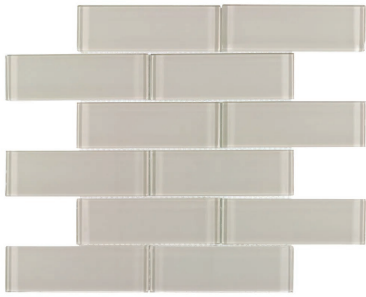

PLATFORM | SURFACES

Core

QUICK SHIP

12"x12" Bamboo
8mm Glossy 2x6

12"x12" Mist
8mm Glossy 2x6

12"x12" Silk
8mm Glossy 2x6

4"x8" Bamboo
8mm Glossy 2x6

4"x8" Mist
8mm Glossy 2x6

4"x8" Silk
8mm Glossy 2x6

3"x12" Mist
8mm Glossy

3"x12" Silk
8mm Glossy

Size	Thickness	Material	Finish	Shade	Pieces/Box	Boxes/Pallet	Coverage Box
12"x12"	8mm	Glass	Glossy	N/A	9	N/A	8.64 sqft/box
4"x8"	8mm	Glass	Glossy	N/A	24	N/A	5.04 sqft/box
3"x12"	8mm	Glass	Glossy	N/A	24	N/A	5.76 sqft/box