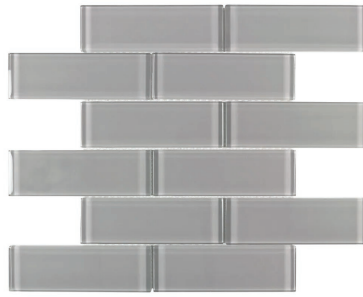

PLATFORM | SURFACES

Core

QUICK SHIP

12"x12" Bamboo
8mm Glossy 2x6

12"x12" Mist
8mm Glossy 2x6

12"x12" Silk
8mm Glossy 2x6

4"x8" Bamboo
8mm Glossy 2x6

4"x8" Mist
8mm Glossy 2x6

4"x8" Silk
8mm Glossy 2x6

3"x12" Mist
8mm Glossy

3"x12" Silk
8mm Glossy

Size	Thickness	Material	Finish	Shade	Pieces/Box	Boxes/Pallet	Coverage Box
12"x12"	8mm	Glass	Glossy	N/A	9	N/A	8.64 sqft/box
4"x8"	8mm	Glass	Glossy	N/A	24	N/A	5.04 sqft/box
3"x12"	8mm	Glass	Glossy	N/A	24	N/A	5.76 sqft/box