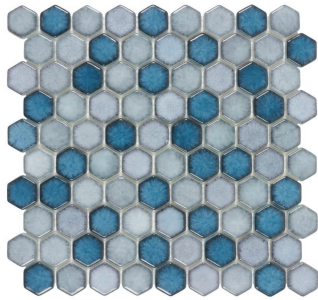

## Blends

QUICK SHIP

2"x10" Beyond The Sea  
8mm Glossy

2"x10" Coastal Cottage  
8mm Glossy

2"x10" Diamond Lake  
8mm Glossy

2"x10" High Tide  
8mm Glossy

2"x10" Ocean Breeze  
8mm Glossy

2"x10" Water View  
8mm Glossy

.5"x12" Beyond The Sea Pencil  
7mm Glossy

.5"x12" Coastal Cottage Pencil  
7mm Glossy

.5"x12" Diamond Lake Pencil  
7mm Glossy

.5"x12" High Tide Pencil  
7mm Glossy

.5"x12" Ocean Breeze Pencil  
7mm Glossy

.5"x12" Water View Pencil  
7mm Glossy

12"x12" Bayview  
4mm Matte

12"x12" Trade Winds  
4mm Matte

12"x12" Sea Breeze  
4mm Matte

2"x10" Misty Harbor  
4mm Glossy

Size	Thickness	Material	Finish	Shade	Pieces/Box	Boxes/Pallet	Coverage Box
2"x10"	8mm	Ceramic	Glossy	N/A	80	N/A	10.80 sqft/box
Pencil	7mm	Ceramic	Glossy	N/A	30	N/A	N/A
12"x12" Hex	4mm	Glass	Matte	N/A	10	N/A	8.51 sqft/box
12"x12" PR	4mm	Glass	Matte	N/A	10	N/A	9.80 sqft/box