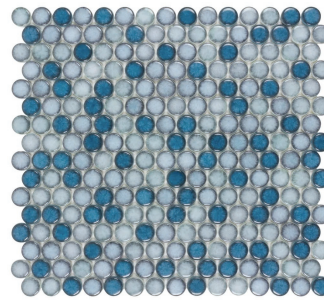

## Blends

QUICK SHIP

2"x10" Beyond The Sea  
8mm Glossy

2"x10" Coastal Cottage  
8mm Glossy

2"x10" Diamond Lake  
8mm Glossy

2"x10" High Tide  
8mm Glossy

2"x10" Ocean Breeze  
8mm Glossy

2"x10" Water View  
8mm Glossy

.5"x12" Beyond The Sea Pencil  
7mm Glossy

.5"x12" Coastal Cottage Pencil  
7mm Glossy

.5"x12" Diamond Lake Pencil  
7mm Glossy

.5"x12" High Tide Pencil  
7mm Glossy

.5"x12" Ocean Breeze Pencil  
7mm Glossy

.5"x12" Water View Pencil  
7mm Glossy

12"x12" Bayview  
4mm Matte

12"x12" Trade Winds  
4mm Matte

12"x12" Sea Breeze  
4mm Matte

2"x10" Misty Harbor  
4mm Glossy

Size	Thickness	Material	Finish	Shade	Pieces/Box	Boxes/Pallet	Coverage Box
2"x10"	8mm	Ceramic	Glossy	N/A	80	N/A	10.80 sqft/box
Pencil	7mm	Ceramic	Glossy	N/A	30	N/A	N/A
12"x12" Hex	4mm	Glass	Matte	N/A	10	N/A	8.51 sqft/box
12"x12" PR	4mm	Glass	Matte	N/A	10	N/A	9.80 sqft/box