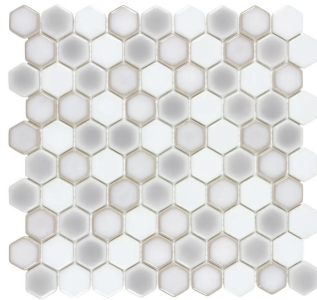

## Blends

QUICK SHIP

2"x10" Beyond The Sea  
8mm Glossy

2"x10" Coastal Cottage  
8mm Glossy

2"x10" Diamond Lake  
8mm Glossy

2"x10" High Tide  
8mm Glossy

2"x10" Ocean Breeze  
8mm Glossy

2"x10" Water View  
8mm Glossy

.5"x12" Beyond The Sea Pencil  
7mm Glossy

.5"x12" Coastal Cottage Pencil  
7mm Glossy

.5"x12" Diamond Lake Pencil  
7mm Glossy

.5"x12" High Tide Pencil  
7mm Glossy

.5"x12" Ocean Breeze Pencil  
7mm Glossy

.5"x12" Water View Pencil  
7mm Glossy

12"x12" Bayview  
4mm Matte

12"x12" Trade Winds  
4mm Matte

12"x12" Sea Breeze  
4mm Matte

2"x10" Misty Harbor  
4mm Glossy

Size	Thickness	Material	Finish	Shade	Pieces/Box	Boxes/Pallet	Coverage Box
2"x10"	8mm	Ceramic	Glossy	N/A	80	N/A	10.80 sqft/box
Pencil	7mm	Ceramic	Glossy	N/A	30	N/A	N/A
12"x12" Hex	4mm	Glass	Matte	N/A	10	N/A	8.51 sqft/box
12"x12" PR	4mm	Glass	Matte	N/A	10	N/A	9.80 sqft/box