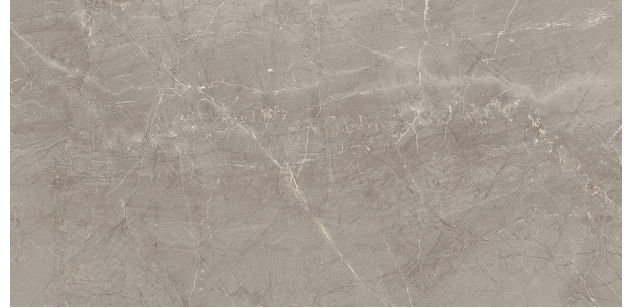

PLATFORM | SURFACES

August

QUICK SHIP

12"x24" Apuanian White
9.5mm - Natural

12"x24" Supreme Grey
9.5mm - Natural

Size	Thickness	Material	Finish	Shade	Pieces/Box	Boxes/Pallet	Coverage Box
12"x24"	9.5mm	Porcelain	Natural	V4	6	48	11.62 sqft/box