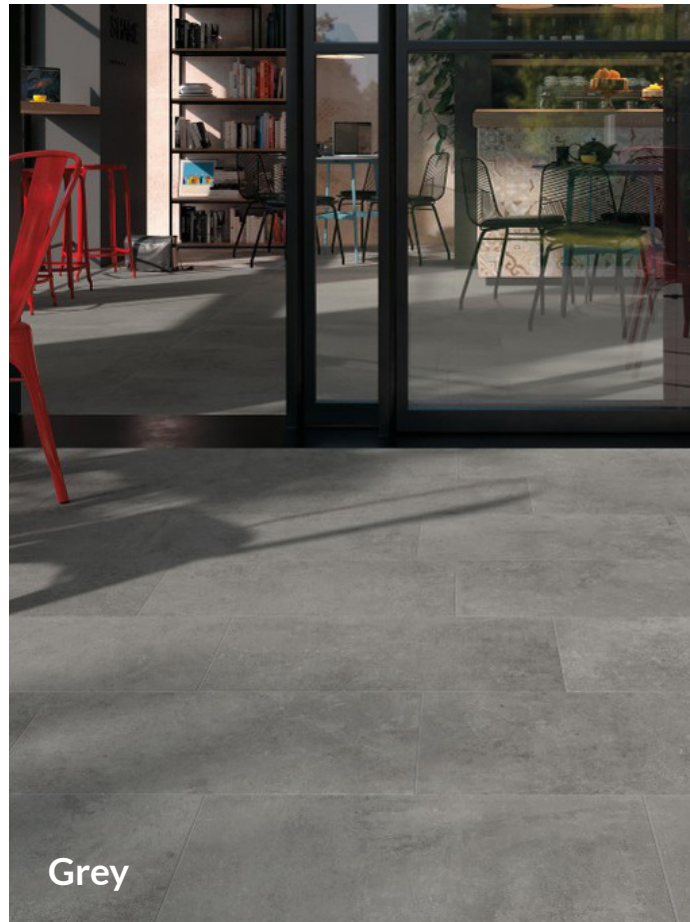

PLATFORM | SURFACES

CODEC

Concrete Look Porcelain Tile

Platform Surfaces
330 County Line Rd.
Bensenville, IL 60106
630.526.3399 | platformsurfaces.com

Grey

Carpet

Cementine/White

Ecrú

Codec

White
12"x24" 8mm Matte

Grey
12"x24" 8mm Matte

Ecrú
12"x24" 8mm Matte

Anthracite
12"x24" 8mm Matte

**3"x 24" Bullnose available
in White, Grey, Ecrú and
Anthracite**

Codec

White 2x2 Mosaic
12"x12" Matte