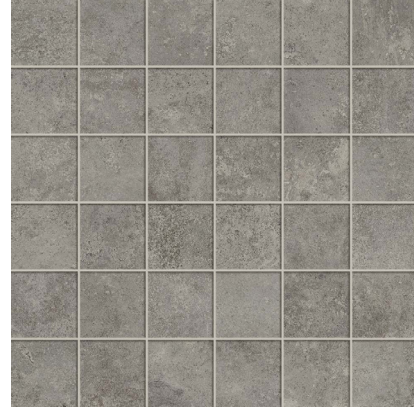

PLATFORM | SURFACES

CODEC

Concrete Look Porcelain Tile

Platform Surfaces
330 County Line Rd.
Bensenville, IL 60106
630.526.3399 | platformsurfaces.com

Grey

Carpet

Cementine/White

Ecrú

Codec

White
12"x24" 8mm Matte

Grey
12"x24" 8mm Matte

Ecrú
12"x24" 8mm Matte

Anthracite
12"x24" 8mm Matte

**3"x 24" Bullnose available
in White, Grey, Ecrú and
Anthracite**

Codec

White 2x2 Mosaic
12"x12" Matte

Grey 2x2 Mosaic
12"x12" Matte

Ecru 2x2 Mosaic
12"x12" Matte

Anthracite 2x2 Mosaic
12"x12" Matte

Codec

Technical Data

Water Absorption	≤ 0.5%
Breaking Strength	S ≥ 1500 N
Modulus of Rupture	R ≥ 40N/mm ²
Impact Resistance	≥ 0.55
MOHS	Matte - 6, Grip - 8
Thermal Shock Resistance	Resistant
Frost Resistance	Resistant
Stain Resistance	Resistant
DCOF	> 0.42 Wet