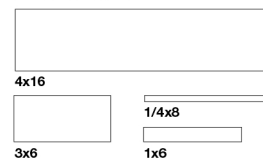

FORMATS

PLATFORM SURFACES

330 County Line Road
Bensenville, IL 60106
info@platformsurfaces.com
630.526.3399 | platformsurfaces.com