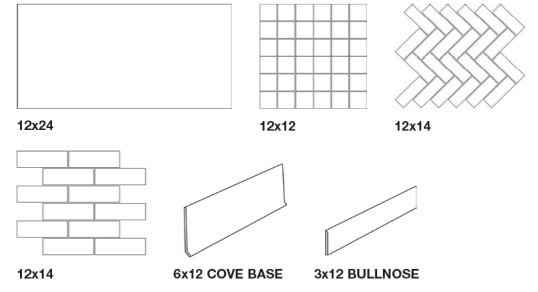

FORMATS

PLATFORM SURFACES

330 County Line Road
Bensenville, IL 60106
info@platformsurfaces.com
630.526.3399 | platformsurfaces.com