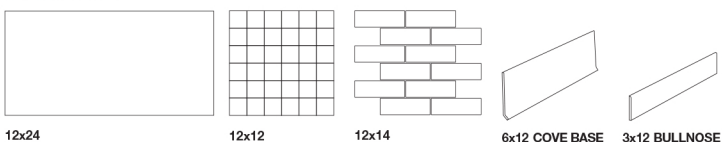

FORMATS

PLATFORM SURFACES

330 County Line Road
Bensenville, IL 60106
info@platformsurfaces.com
630.526.3399 | platformsurfaces.com