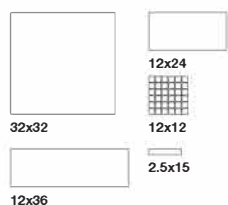

Architetto

Glazed Porcelain

White | V2

32x32 NAT RECT
12x24 NAT BOLD

Grey | V2

32x32 NAT RECT
12x24 NAT BOLD

Foggy | V2

32x32 NAT RECT
12x24 NAT BOLD

Ardesia | V2

32x32 NAT RECT
12x24 NAT BOLD

Smoke | V2

32x32 NAT RECT
12x24 NAT BOLD

Mos Sq 2x2 White | V2

12x12 NAT TEL

Mos Sq 2x2 Grey | V2

12x12 NAT TEL

ZigZag White | V1**

12x36 MATTE RECT

ZigZag Aquamarine | V1**

12x36 MATTE RECT

Artisan Brick White | V2**

2.5x15 MATTE RECT

Artisan Brick Aquamarine | V2**

2.5x15 MATTE RECT

Mos Sq 2x2 Foggy | V2

12x12 NAT TEL

Mos Sq 2x2 Ardesia | V2

12x12 NAT TEL

ZigZag Ardesia | V1**

12x36 MATTE RECT

ZigZag Denim | V1**

12x36 MATTE RECT

Artisan Brick Ardesia | V2**

2.5x15 MATTE RECT

Artisan Brick Blush | V2**

2.5x15 MATTE RECT

Mos Sq 2x2 Smoke | V2

12x12 NAT TEL

ZigZag Smoke | V1**

12x36 MATTE RECT

ZigZag Blush | V1**

12x36 MATTE RECT

Artisan Brick Smoke | V2**

2.5x15 MATTE RECT

Artisan Brick Denim | V2**

2.5x15 MATTE RECT

TECH DATA

Finish	Freeze Resistant	Shade Variation	Color Body	Water Absorption	Stain Resistant	DCOF AcuTest	Chemical Resistant	Mohs Hardness
NAT	Resistant	V2	N/A	≤ 0.5%	Resistant	≥ 0.42	Resistant	7
MATTE	N/A	V1 | V2	N/A	≥ 10%	Resistant	N/A	Resistant	5

PACKING INFO

Product Size Inches	THICKNESS MM	LBS/ CARTON	PCS/ CARTON	SF/ CARTON	SF/ PALLET	LBS/ PALLET	CARTON/ PALLET
32x32	10	100.4	3	20.55	493.2	2,460	24
12x24	8.50	57	8	15.63	125.04	1418	24
12x36	12	49.6	4	11.51	414.36	1,836	36
2.5x15	12	31.97	20	5.38	538	3,247	100
12x12	8.5	35	10	9.56	343.98	1310	36

For reference only.

USAGE INFORMATION

- > Suitable for commercial and residential wall and flooring.
- > Suitable for all interior applications.
- > Suitable for all exterior wall applications.

Application	Residential	Commercial	Industrial
Floors	✓	✓	
Wall & Backsplash	✓	✓	✓
Counters	✓