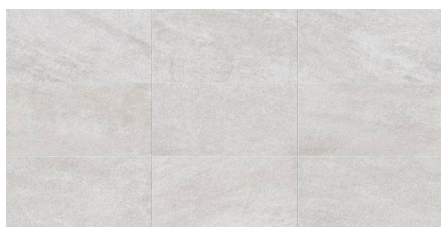

PLATFORM | SURFACES

EXPLORE

Colored Body Porcelain Tile

Platform Surfaces
330 County Line Rd.
Bensenville, IL 60106
630.526.3399 | platformsurfaces.com

Arctic White

Everest Dark

Star Grey

Volcanic Black

Explore

Everest Dark - Matte - Rect.

24"x48" 9mm
12"x24" 9mm
12"x24" 9mm Grip

Volcanic Black - Matte - Rect.

24"x48" 9mm
12"x24" 9mm

Arctic White - Matte - Rect.

24"x48" 9mm
24"x24" 9mm
12"x24" 9mm
12"x24" 9mm Grip

African Beige - Matte - Rect.

24"x48" 9mm
24"x24" 9mm
12"x24" 9mm
12"x24" 9mm Grip

Star Grey - Matte - Rect.

24"x48" 9mm
24"x24" 9mm
12"x24" 9mm
12"x24" 9mm Grip

2x2 Mosaic A

**Everest Dark
Matte - Rect.**