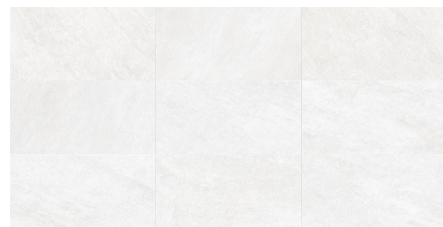

PLATFORM | SURFACES

EXPLORE

Colored Body Porcelain Tile

Platform Surfaces
330 County Line Rd.
Bensenville, IL 60106
630.526.3399 | platformsurfaces.com

Arctic White

Everest Dark

Star Grey

Volcanic Black

Explore

Everest Dark - Matte - Rect.

24"x48" 9mm
12"x24" 9mm
12"x24" 9mm Grip

Volcanic Black - Matte - Rect.

24"x48" 9mm
12"x24" 9mm

Arctic White - Matte - Rect.

24"x48" 9mm
24"x24" 9mm
12"x24" 9mm
12"x24" 9mm Grip

African Beige - Matte - Rect.

24"x48" 9mm
24"x24" 9mm
12"x24" 9mm
12"x24" 9mm Grip

Star Grey - Matte - Rect.

24"x48" 9mm
24"x24" 9mm
12"x24" 9mm
12"x24" 9mm Grip

2x2 Mosaic A

**Everest Dark
Matte - Rect.**