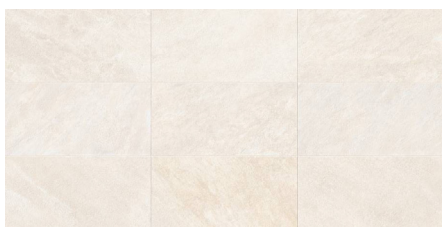

PLATFORM | SURFACES

EXPLORE

Colored Body Porcelain Tile

Platform Surfaces
330 County Line Rd.
Bensenville, IL 60106
630.526.3399 | platformsurfaces.com

Arctic White

Everest Dark

Star Grey

Volcanic Black

Explore

Everest Dark - Matte - Rect.

24"x48" 9mm
12"x24" 9mm
12"x24" 9mm Grip

Volcanic Black - Matte - Rect.

24"x48" 9mm
12"x24" 9mm

Arctic White - Matte - Rect.

24"x48" 9mm
24"x24" 9mm
12"x24" 9mm
12"x24" 9mm Grip

African Beige - Matte - Rect.

24"x48" 9mm
24"x24" 9mm
12"x24" 9mm
12"x24" 9mm Grip

Star Grey - Matte - Rect.

24"x48" 9mm
24"x24" 9mm
12"x24" 9mm
12"x24" 9mm Grip

2x2 Mosaic A

**Everest Dark
Matte - Rect.**

12"x12" 9mm

**Volcanic Black
Matte - Rect.**

12"x12" 9mm

**Arctic White
Matte - Rect.**

12"x12" 9mm

**African Beige
Matte - Rect.**

12"x12" 9mm

**Star Grey
Matte - Rect.**