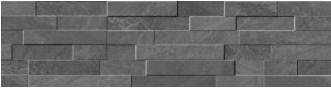

12"x12" 9mm

Explore

Hex Mosaic D

Arctic White
Matte - Rect.
12"x10" 9mm

African Beige
Matte - Rect.
12"x10" 9mm

Star Grey
Matte - Rect.
12"x10" 9mm

Veneer

Volcanic Black - Matte
6"x24" 9mm