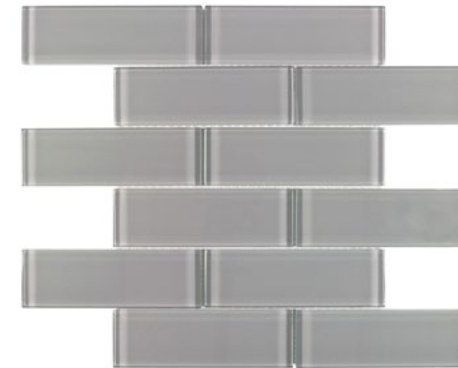

PLATFORM | SURFACES

CORE

Neutral Colored Glass Wall Tile

Platform Surfaces
330 County Line Rd.
Bensenville, IL 60106
630.526.3399 | platformsurfaces.com

Core

Mist - Glass
3"x12" 8mm Glossy

Silk - Glass
3"x12" 8mm Glossy

Mist - Glass
4"x8" 8mm Glossy

Silk - Glass
4"x8" 8mm Glossy

Mist 2"x6" Mosaic - Glass
12"x12" 8mm Glossy

Silk 2"x6" Mosaic - Glass
12"x12" 8mm Glossy

Mist

Core

Packaging

Size	Sq. Ft./Box	Pieces/Box	Boxes/PL
3"x12"	5.76	24	-
4"x8"	5.04	24	-
2"x6" Mosaic	8.64	9	-