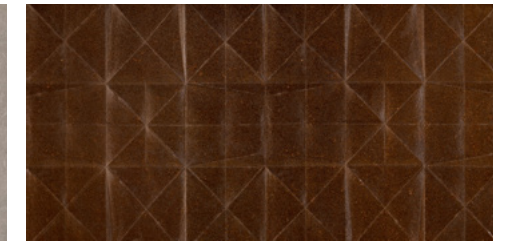

PLATFORM | SURFACES

MATTER

3D & Metal Look Porcelain Tile

Platform Surfaces
330 County Line Rd.
Bensenville, IL 60106
630.526.3399 | platformsurfaces.com

Opal

Opal Tensegrity

Rust Tensegrity

Reflex Garage

Matter

Opal
12"x24" 9.5mm
Lappato

Reflex
12"x24" 9.5mm
Lappato

Rust
12"x24" 9.5mm
Lappato

Opal Tensegrity
12"x24" 9.5mm
Natural

Reflex Tensegrity
12"x24" 9.5mm
Natural

Rust Tensegrity
12"x24" 9.5mm
Natural

Opal Garage
12"x24" 9.5mm
Natural