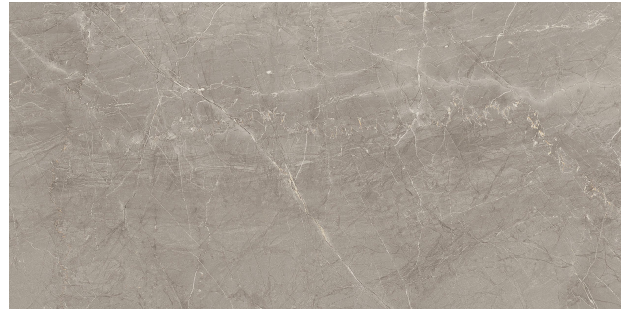

# August

---

12"x24" Apuanian White  
9.5mm - Natural

12"x24" Supreme Grey  
9.5mm - Natural

Size	Thickness	Material	Finish	Shade	Pieces/Box	Boxes/Pallet	Coverage Box
12"x24"	9.5mm	Porcelain	Natural	V4	6	48	11.62 sqft/box