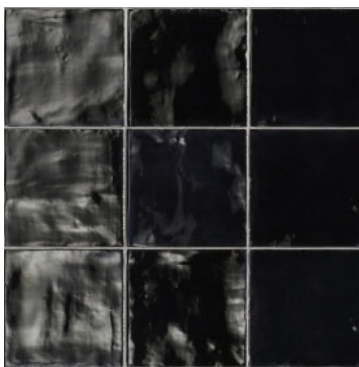

# Cinque

6"x6" size  
glossy ± 5mm

First Snow

Pure Linen

Half Moon

Pink Powder

Cozy Nest

Rainy Day

Fresh Thyme

Mint Tea

Royal Blue

Starry Night

PINK POWDER  
6"x6" glossy  
STARRY NIGHT  
6"x6" glossy

**Fresh Thyme** *glossy*

**Mint Tea** *glossy*

FIRST SNOW  
6"x6" glossy  
STARRY NIGHT  
6"x6" glossy  
FLAKE LIGHT MEDIUM  
24"x24" matte