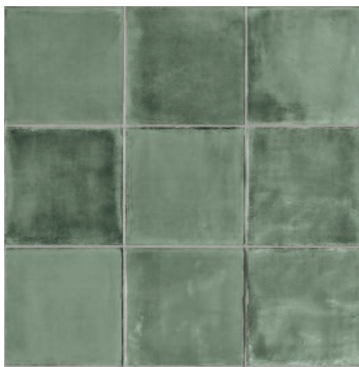

# Cinque

6"x6" size  
glossy ± 5mm

First Snow

Pure Linen

Half Moon

Pink Powder

Cozy Nest

Rainy Day

Fresh Thyme

Mint Tea

Royal Blue

Starry Night

PINK POWDER  
6"x6" glossy  
STARRY NIGHT  
6"x6" glossy

**Fresh Thyme** *glossy*

**Mint Tea** *glossy*

FIRST SNOW  
6"x6" glossy  
STARRY NIGHT  
6"x6" glossy  
FLAKE LIGHT MEDIUM  
24"x24" matte