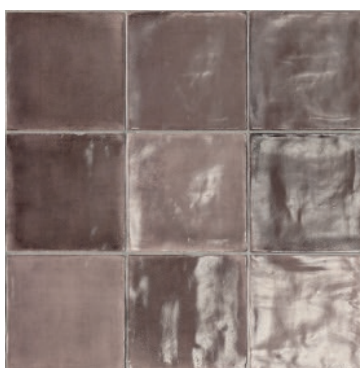

# Cinque

6"x6" size  
glossy ± 5mm

First Snow

Pure Linen

Half Moon

Pink Powder

Cozy Nest

Rainy Day

Fresh Thyme

Mint Tea

Royal Blue

Starry Night

PINK POWDER  
6"x6" glossy  
STARRY NIGHT  
6"x6" glossy

**Fresh Thyme** *glossy*

**Mint Tea** *glossy*

FIRST SNOW  
6"x6" glossy  
STARRY NIGHT  
6"x6" glossy  
FLAKE LIGHT MEDIUM  
24"x24" matte