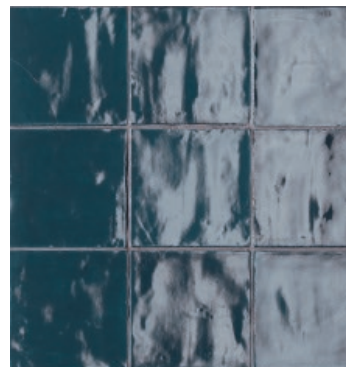

# Cinque

6"x6" size  
glossy ± 5mm

First Snow

Pure Linen

Half Moon

Pink Powder

Cozy Nest

Rainy Day

Fresh Thyme

Mint Tea

Royal Blue

Starry Night

PINK POWDER  
6"x6" glossy  
STARRY NIGHT  
6"x6" glossy

**Fresh Thyme** *glossy*

**Mint Tea** *glossy*

FIRST SNOW  
6"x6" glossy  
STARRY NIGHT  
6"x6" glossy  
FLAKE LIGHT MEDIUM  
24"x24" matte