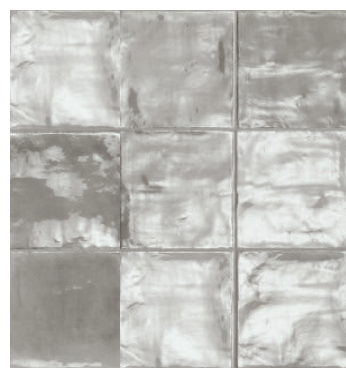

# Cinque

6"x6" size  
glossy ± 5mm

First Snow

Pure Linen

Half Moon

Pink Powder

Cozy Nest

Rainy Day

Fresh Thyme

Mint Tea

Royal Blue

Starry Night

PINK POWDER  
6"x6" glossy  
STARRY NIGHT  
6"x6" glossy

**Fresh Thyme** *glossy*

**Mint Tea** *glossy*

FIRST SNOW  
6"x6" glossy  
STARRY NIGHT  
6"x6" glossy  
FLAKE LIGHT MEDIUM  
24"x24" matte