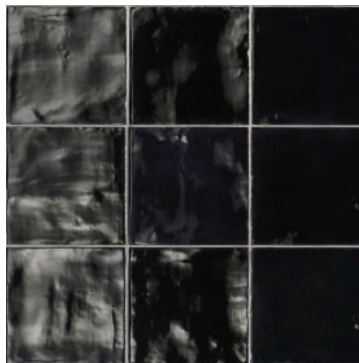

Cinque

PLATFORM | SURFACES

Cinque

6"x6" size
glossy \pm 10mm

First Snow

Pure Linen

Half Moon

Pink Powder

Cozy Nest

Rainy Day

Fresh Thyme

Mint Tea

Royal Blue

Starry Night

PINK POWDER
6"x6" glossy
STARRY NIGHT
6"x6" glossy

Fresh Thyme *glossy*

Mint Tea *glossy*

FIRST SNOW
6"x6" glossy
STARRY NIGHT
6"x6" glossy
FLAKE LIGHT MEDIUM
24"x24" matte

Pure Linen *glossy*

Starry Night *glossy*

Royal Blue *glossy*

RAINY DAY
6"x6" glossy
ROYAL BLUE
6"x6" glossy