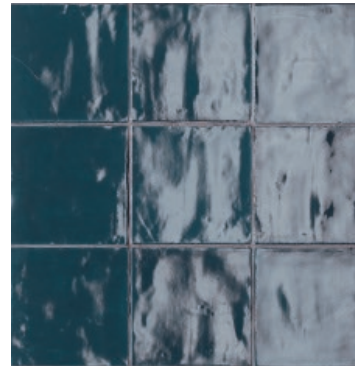

Cinque

PLATFORM | SURFACES

Cinque

6"x6" size
glossy \pm 10mm

First Snow

Pure Linen

Half Moon

Pink Powder

Cozy Nest

Rainy Day

Fresh Thyme

Mint Tea

Royal Blue

Starry Night

PINK POWDER
6"x6" glossy
STARRY NIGHT
6"x6" glossy

Fresh Thyme *glossy*

Mint Tea *glossy*

FIRST SNOW
6"x6" glossy
STARRY NIGHT
6"x6" glossy
FLAKE LIGHT MEDIUM
24"x24" matte

Pure Linen *glossy*

Starry Night *glossy*

Royal Blue *glossy*

RAINY DAY
6"x6" glossy
ROYAL BLUE
6"x6" glossy