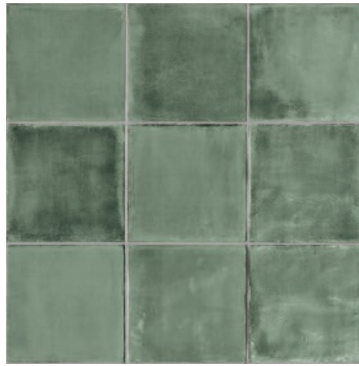

Cinque

PLATFORM | SURFACES

Cinque

6"x6" size
glossy \pm 10mm

First Snow

Pure Linen

Half Moon

Pink Powder

Cozy Nest

Rainy Day

Fresh Thyme

Mint Tea

Royal Blue

Starry Night

PINK POWDER
6"x6" glossy
STARRY NIGHT
6"x6" glossy

Fresh Thyme *glossy*

Mint Tea *glossy*

FIRST SNOW
6"x6" glossy
STARRY NIGHT
6"x6" glossy
FLAKE LIGHT MEDIUM
24"x24" matte

Pure Linen *glossy*

Starry Night *glossy*

Royal Blue *glossy*

RAINY DAY
6"x6" glossy
ROYAL BLUE
6"x6" glossy