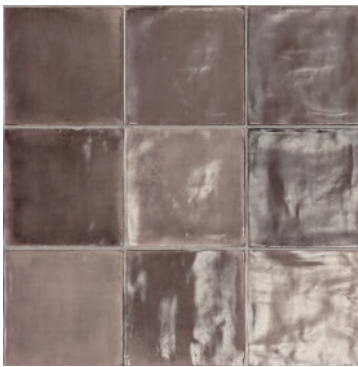

Cinque

PLATFORM | SURFACES

Cinque

6"x6" size
glossy \pm 10mm

First Snow

Pure Linen

Half Moon

Pink Powder

Cozy Nest

Rainy Day

Fresh Thyme

Mint Tea

Royal Blue

Starry Night

PINK POWDER
6"x6" glossy
STARRY NIGHT
6"x6" glossy

Fresh Thyme *glossy*

Mint Tea *glossy*

FIRST SNOW
6"x6" glossy
STARRY NIGHT
6"x6" glossy
FLAKE LIGHT MEDIUM
24"x24" matte

Pure Linen *glossy*

Starry Night *glossy*

Royal Blue *glossy*

RAINY DAY
6"x6" glossy
ROYAL BLUE
6"x6" glossy