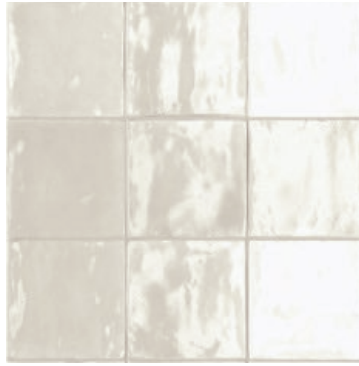

Cinque

PLATFORM | SURFACES

Cinque

6"x6" size
glossy \pm 10mm

First Snow

Pure Linen

Half Moon

Pink Powder

Cozy Nest

Rainy Day

Fresh Thyme

Mint Tea

Royal Blue

Starry Night

PINK POWDER
6"x6" glossy
STARRY NIGHT
6"x6" glossy

Fresh Thyme *glossy*

Mint Tea *glossy*

FIRST SNOW
6"x6" glossy
STARRY NIGHT
6"x6" glossy
FLAKE LIGHT MEDIUM
24"x24" matte

Pure Linen *glossy*

Starry Night *glossy*

Royal Blue *glossy*

RAINY DAY
6"x6" glossy
ROYAL BLUE
6"x6" glossy