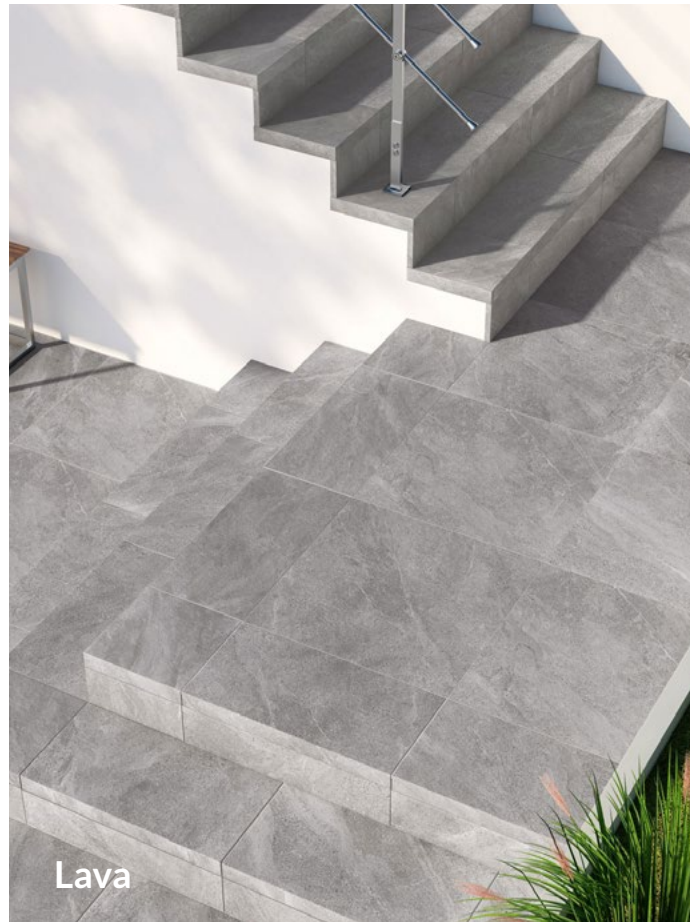

PLATFORM | SURFACES

TUNE

Nordic Stone Look

Platform Surfaces
330 County Line Rd.
Bensenville, IL 60106
630.526.3399 | platformsurfaces.com

Desert

Lava

Rock

Snow

Tune

- Snow - Rect.**
 48"x110" 6mm Matte
 48"x48" 9mm Soft
 48"x48" 9mm Grip
 24"x48" 9mm Soft
 24"x48" 9mm Grip
 24"x24" 9mm Matte
 24"x24" 9mm Soft
 12"x24" 9mm Matte
 12"x24" 9mm Soft
 32"x32" 9mm Soft
 16"x32" 9mm Soft
 48"x48" 20mm Matte