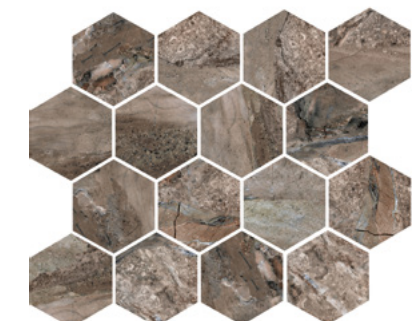

PLATFORM | SURFACES

MOTION

Stone Look Porcelain Tile

Platform Surfaces
330 County Line Rd.
Bensenville, IL 60106
630.526.3399 | platformsurfaces.com

Bedrock Beige

Mineral Umber

Crystal Gray

Motion

Bedrock Beige - Rectified
24"x48" 9mm Lappato/Polished
24"x24" 9mm Lappato/Polished
12"x24" 9mm Lappato/Polished

3" Hex Mosaic
10"x12" 9mm Matte

Crystal Gray - Rectified
24"x48" 9mm Lappato/Polished
24"x24" 9mm Lappato/Polished
12"x24" 9mm Lappato/Polished

3" Hex Mosaic
10"x12" 9mm Matte

Mineral Umber - Rectified
24"x48" 9mm Lappato/Polished
24"x24" 9mm Lappato/Polished
12"x24" 9mm Lappato/Polished

3" Hex Mosaic
10"x12" 9mm Matte

Motion

Packaging

Size	Sq. Ft./Box	Pieces/Box	Boxes/PL
24"x48"	15.49	2	35
24"x24"	15.46	4	32
12"x24"	15.38	8	32
3" Hex Mosaic	4.20	5	60
4"x12" Bullnose	-	-	-