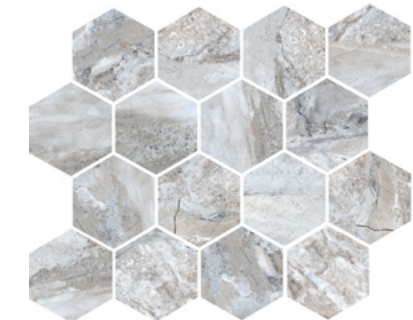

PLATFORM | SURFACES

MOTION

Stone Look Porcelain Tile

Platform Surfaces
330 County Line Rd.
Bensenville, IL 60106
630.526.3399 | platformsurfaces.com

Bedrock Beige

Mineral Umber

Crystal Gray

Motion

Bedrock Beige - Rectified
24"x48" 9mm Lappato/Polished
24"x24" 9mm Lappato/Polished
12"x24" 9mm Lappato/Polished

3" Hex Mosaic
10"x12" 9mm Matte

Crystal Gray - Rectified
24"x48" 9mm Lappato/Polished
24"x24" 9mm Lappato/Polished
12"x24" 9mm Lappato/Polished