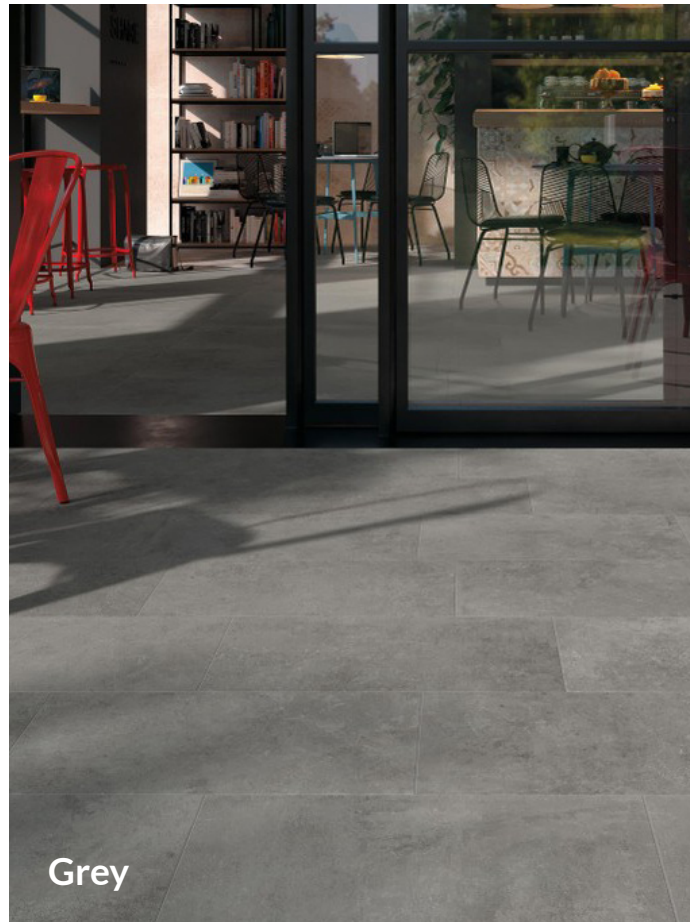

PLATFORM | SURFACES

CODEC

Concrete Look Porcelain Tile

Platform Surfaces
330 County Line Rd.
Bensenville, IL 60106
630.526.3399 | platformsurfaces.com

Grey

Carpet

Cementine/White

Ecru