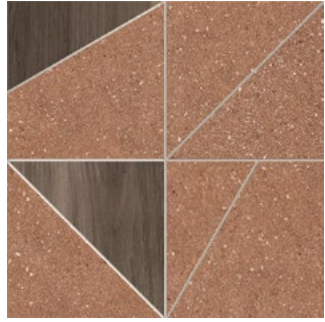

PLATFORM | SURFACES

GRAINED

Concrete Effect Porcelain Tile

Platform Surfaces
330 County Line Rd.
Bensenville, IL 60106
630.526.3399 | platformsurfaces.com

Rust

Plate/Zinc Tangram

Grained

Plate - Rect.
48"x48" 10.5mm Matte/Ultra Matte
24"x48" 10.5mm Matte

Zinc - Rect.
48"x48" 10.5mm Matte/Ultra Matte
24"x48" 10.5mm Matte

Rust - Rect.
48"x48" 10.5mm Matte/Ultra Matte
24"x48" 10.5mm Matte

Green Copper - Rect.
48"x48" 10.5mm Matte/Ultra Matte
24"x48" 10.5mm Matte

Green Copper

Zinc

Grained

Mosaic 1x1

Plate - Rect.
12"x12" Matte/Ultra Matte

Zinc - Rect.
12"x12" Matte/Ultra Matte

Rust - Rect.
12"x12" Matte

Green Copper - Rect.
12"x12" Matte

Tangram

Plate - Rect.
12"x12" Matte

Zinc - Rect.
12"x12" Matte

Rust - Rect.
12"x12" Matte

Green Copper - Rect.
12"x12" Matte

Grained

Packaging

Size	Sq. Ft./Box	Pieces/Box	Boxes/PL
48"x48"	15.50	1	36
24"x48" 20mm	7.75	1	30
24"x48"	15.50	2	36
1"x1" Mosaic	10.76	11	30
Tangram	9.04	10	30
2"x36" Bullnose	-	6	-