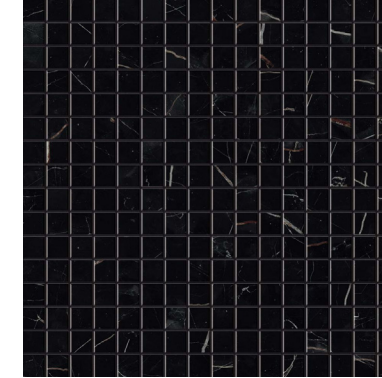

Bianco Fantastico
13"x11" Lappato

Basktweave

Bianco Fantastico
12"x12" Matte

Line Lappato Mosaic

Bianco Fantastico
12"x11" Polished

Black Atlantis
12"x11" Polished

Matte Mosaic

Bianco Fantastico
12"x12" Matte

Black Atlantis
12"x12" Matte

Hex Mosaic

Bianco Fantastico
10"x12" Polished

Black Atlantis
10"x12" Polished

Marvel Dream

Lappato Mosaic

Bianco Fantastico
12"x12" Mosaic Lappato

Black Atlantis
12"x12" Mosaic Lappato

Leaf Mosaic

Star
10"x12" Polished

Star Mosaic

Marvel Dream

Packaging

Size	Sq. Ft./Box	Pieces/Box	Boxes/PL
48"x110"	35.95	1	18
48"x95"	31.00	1	18
48"x48"	31.00	2	20
30"x59"	24.22	2	18
24"x48"	15.50	2	35

Marvel Dream