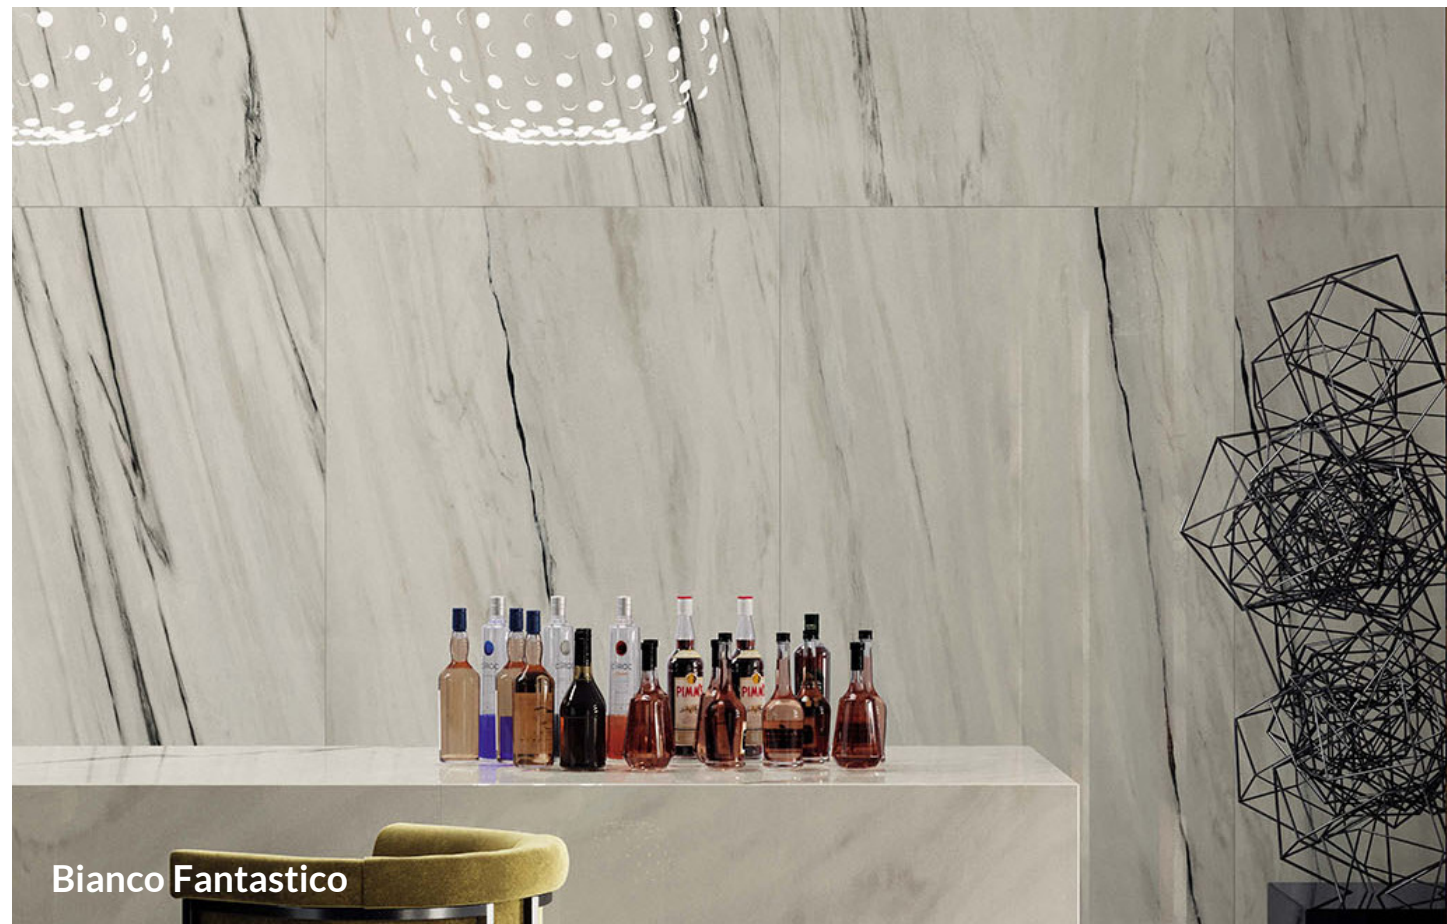

Bianco Fantastico