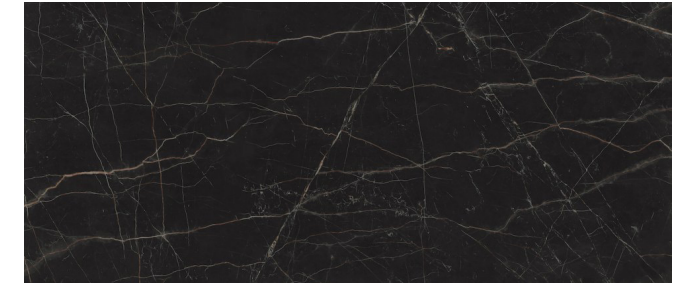

PLATFORM | SURFACES

MARVEL DREAM

Marble Look Porcelain Tile

Platform Surfaces
330 County Line Rd.
Bensenville, IL 60106
630.526.3399 | platformsurfaces.com

Black Atlantis

Marvel Dream

Bianco Fantastico - Rect.
48"x110" 6mm Matte/Polished
48"x95" 9mm Polished
48"x48" 9mm Matte/Polished
30"x59" 9mm Matte/Polished
24"x48" 9mm Matte/Polished

Black Atlantis - Rect.
48"x110" 6mm Matte/Polished
48"x95" 9mm Polished
48"x48" 9mm Matte/Polished
30"x59" 9mm Matte/Polished
24"x48" 9mm Matte/Polished

Bianco Fantastico

Marvel Dream

Liberty Lappato Mosaic

Bianco Fantastico
13"x11" Lappato

Basktweave

Bianco Fantastico
12"x12" Matte

Line Lappato Mosaic

Bianco Fantastico
12"x11" Polished

Black Atlantis
12"x11" Polished

Matte Mosaic

Bianco Fantastico
12"x12" Matte