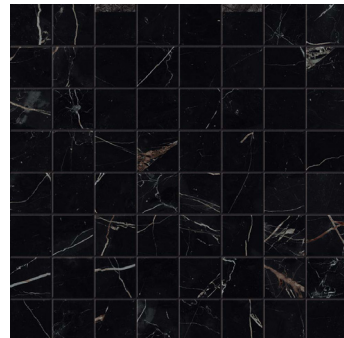

Bianco Fantastico
13"x11" Lappato

Basktweave

Bianco Fantastico
12"x12" Matte

Line Lappato Mosaic

Bianco Fantastico
12"x11" Polished

Black Atlantis
12"x11" Polished

Matte Mosaic

Bianco Fantastico
12"x12" Matte

Black Atlantis
12"x12" Matte

Hex Mosaic

Bianco Fantastico
10"x12" Polished

Black Atlantis
10"x12" Polished

Marvel Dream

Lappato Mosaic

Bianco Fantastico
12"x12" Mosaic Lappato

Black Atlantis
12"x12" Mosaic Lappato