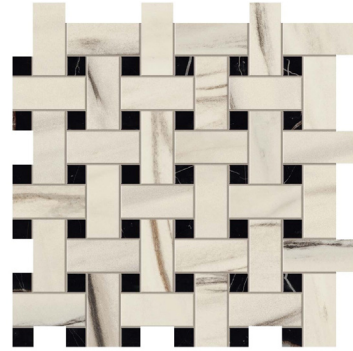

PLATFORM | SURFACES

MARVEL DREAM

Marble Look Porcelain Tile

Platform Surfaces
330 County Line Rd.
Bensenville, IL 60106
630.526.3399 | platformsurfaces.com

Black Atlantis

Marvel Dream

Bianco Fantastico - Rect.
48"x110" 6mm Matte/Polished
48"x95" 9mm Polished
48"x48" 9mm Matte/Polished
30"x59" 9mm Matte/Polished
24"x48" 9mm Matte/Polished

Black Atlantis - Rect.
48"x110" 6mm Matte/Polished
48"x95" 9mm Polished
48"x48" 9mm Matte/Polished
30"x59" 9mm Matte/Polished
24"x48" 9mm Matte/Polished

Bianco Fantastico

Marvel Dream

Liberty Lappato Mosaic

Bianco Fantastico
13"x11" Lappato

Basktweave

Bianco Fantastico
12"x12" Matte

Line Lappato Mosaic

Bianco Fantastico
12"x11" Polished

Black Atlantis
12"x11" Polished

Matte Mosaic

Bianco Fantastico
12"x12" Matte

Black Atlantis
12"x12" Matte

Hex Mosaic

Bianco Fantastico
10"x12" Polished

Black Atlantis
10"x12" Polished

Marvel Dream

Lappato Mosaic

Bianco Fantastico
12"x12" Mosaic Lappato

Black Atlantis
12"x12" Mosaic Lappato