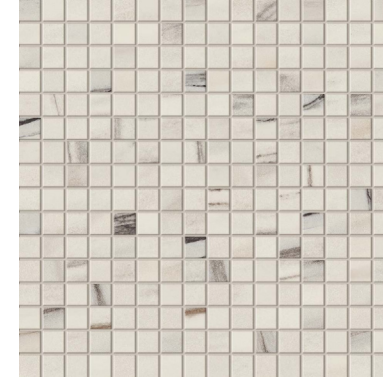

Bianco Fantastico
13"x11" Lappato

Basktweave

Bianco Fantastico
12"x12" Matte

Line Lappato Mosaic

Bianco Fantastico
12"x11" Polished

Black Atlantis
12"x11" Polished

Matte Mosaic

Bianco Fantastico
12"x12" Matte

Black Atlantis
12"x12" Matte

Hex Mosaic

Bianco Fantastico
10"x12" Polished

Black Atlantis
10"x12" Polished

Marvel Dream

Lappato Mosaic

Bianco Fantastico
12"x12" Mosaic Lappato

Black Atlantis
12"x12" Mosaic Lappato

Leaf Mosaic

Star
10"x12" Polished

Star Mosaic

Marvel Dream

Packaging

Size	Sq. Ft./Box	Pieces/Box	Boxes/PL
48"x110"	35.95	1	18
48"x95"	31.00	1	18
48"x48"	31.00	2	20
30"x59"	24.22	2	18
24"x48"	15.50	2	35

Marvel Dream