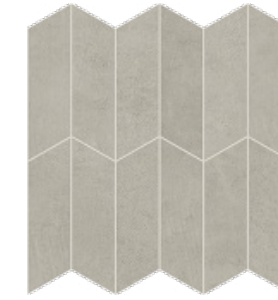

Fog Apex Mosaic
11"x11" 9mm Matte