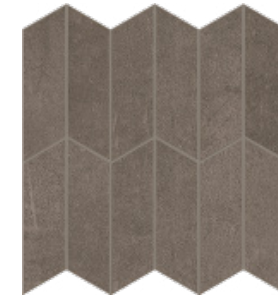

**Taupe 2x2 Mosaic**  
12"x12" 9mm Matte

**Coal 2x2 Mosaic**  
12"x12" 9mm Matte

# Cove

**Breeze Apex Mosaic**  
11"x11" 9mm Matte

**Linen Apex Mosaic**  
11"x11" 9mm Matte

**Pebble Apex Mosaic**  
11"x11" 9mm Matte

**Coast Apex Mosaic**  
11"x11" 9mm Matte

**Storm Apex Mosaic**  
11"x11" 9mm Matte

**Ivory Apex Mosaic**  
11"x11" 9mm Matte

**Fog Apex Mosaic**  
11"x11" 9mm Matte

**Ocean Apex Mosaic**  
11"x11" 9mm Matte

**Taupe Apex Mosaic**  
11"x11" 9mm Matte

**Coal Apex Mosaic**  
11"x11" 9mm Matte