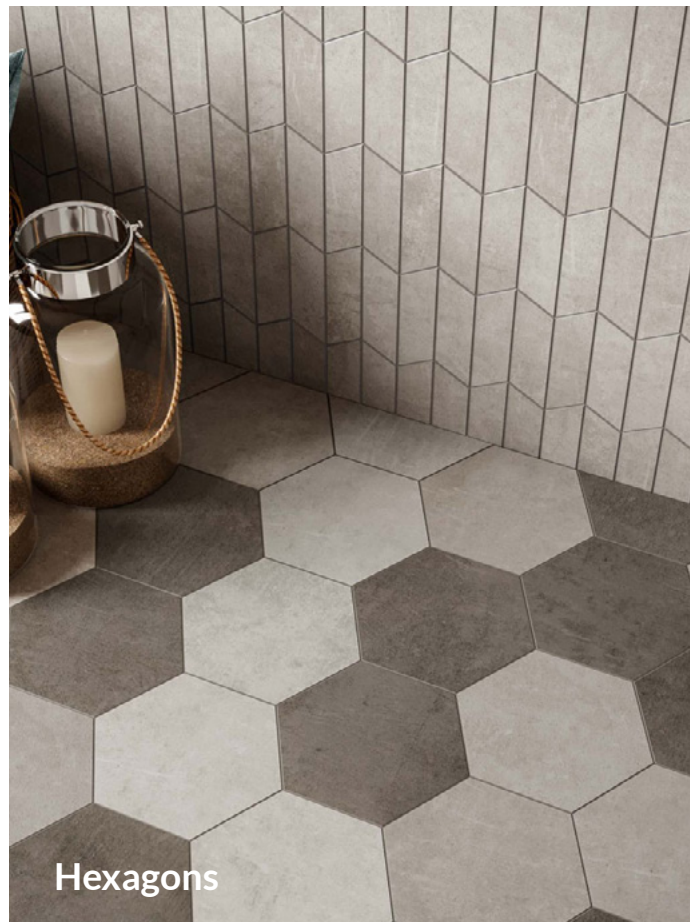

# COVE

Chalk Look Porcelain Tile

Platform Surfaces  
330 County Line Rd.  
Bensenville, IL 60106  
630.526.3399 | [platformsurfaces.com](https://platformsurfaces.com)

Fog

Coast

Ivory

Hexagons