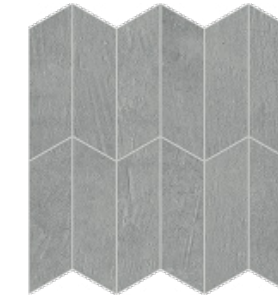

Ocean Apex Mosaic
11"x11" 9mm Matte