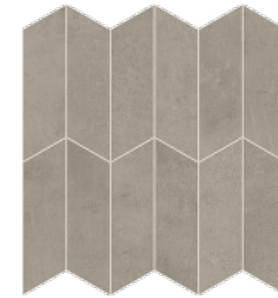

Taupe Apex Mosaic
11"x11" 9mm Matte