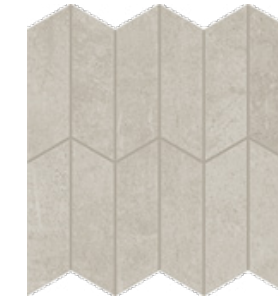

**Taupe 2x2 Mosaic**  
12"x12" 9mm Matte

**Coal 2x2 Mosaic**  
12"x12" 9mm Matte

# Cove

**Breeze Apex Mosaic**  
11"x11" 9mm Matte

**Linen Apex Mosaic**  
11"x11" 9mm Matte

**Pebble Apex Mosaic**  
11"x11" 9mm Matte

**Coast Apex Mosaic**  
11"x11" 9mm Matte

**Storm Apex Mosaic**  
11"x11" 9mm Matte