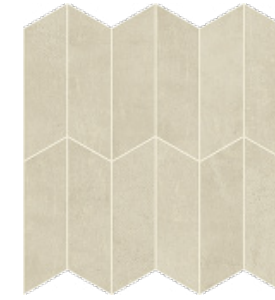

**Taupe 2x2 Mosaic**  
12"x12" 9mm Matte

**Coal 2x2 Mosaic**  
12"x12" 9mm Matte

# Cove

**Breeze Apex Mosaic**  
11"x11" 9mm Matte

**Linen Apex Mosaic**  
11"x11" 9mm Matte

**Pebble Apex Mosaic**  
11"x11" 9mm Matte

**Coast Apex Mosaic**  
11"x11" 9mm Matte

**Storm Apex Mosaic**  
11"x11" 9mm Matte