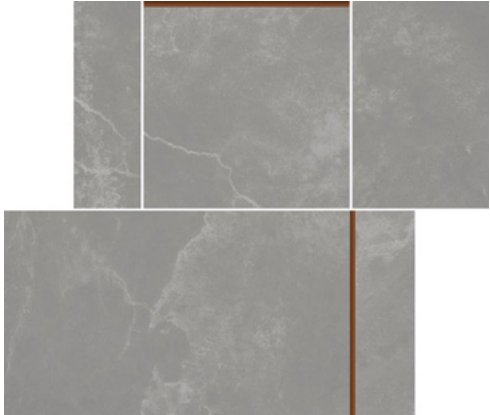

3

Galaxy 4

Deep
24"x24"

Galaxy ©

Milk
30" x 60"
Moon Mosaico
15" x 15"
Bacchetta Oro
1/4" x 7/4"

ROOMS 2
RESTAURANT 1
HALL 0

The Mosaico that completes the series is inspired by bright and refined metals: available with Bacchetta Oro (Golden Strip), Bacchetta Bronzo (Bronze Strip) or with Bacchetta Argento (Silver Strip), it consists of three different modules that are mixed together randomly to create original geometric combinations.

Milk Mosaico 15"x15"

Moon Mosaico 15"x15"

Nebula Mosaico 15"x15"

Deep Mosaico 15"x15"

Bacchetta Oro 1/4"x7 1/4" 1/4"x30"

Bacchetta Bronzo 1/4"x7 1/4" 1/4"x30"

Bacchetta Argento 1/4"x7 1/4" 1/4"x30"

Milk Mosaico 15"x15" Bacchetta Bronzo 1/4"x7 1/4"