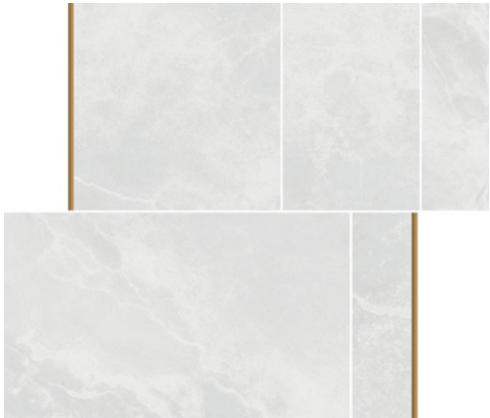

3

Galaxy 4

Deep
24"x24"

Galaxy ©

Milk
30" x 60"
Moon Mosaico
15" x 15"
Bacchetta Oro
1/4" x 7/4"

ROOMS 2
RESTAURANT 1
HALL 0

The Mosaico that completes the series is inspired by bright and refined metals: available with Bacchetta Oro (Golden Strip), Bacchetta Bronzo (Bronze Strip) or with Bacchetta Argento (Silver Strip), it consists of three different modules that are mixed together randomly to create original geometric combinations.

Milk Mosaico 15"x15"

Moon Mosaico 15"x15"

Nebula Mosaico 15"x15"

Deep Mosaico 15"x15"

Bacchetta Oro 1/4"x7 1/4" 1/4"x30"

Bacchetta Bronzo 1/4"x7 1/4" 1/4"x30"

Bacchetta Argento 1/4"x7 1/4" 1/4"x30"

Milk Mosaico 15"x15" Bacchetta Bronzo 1/4"x7 1/4"