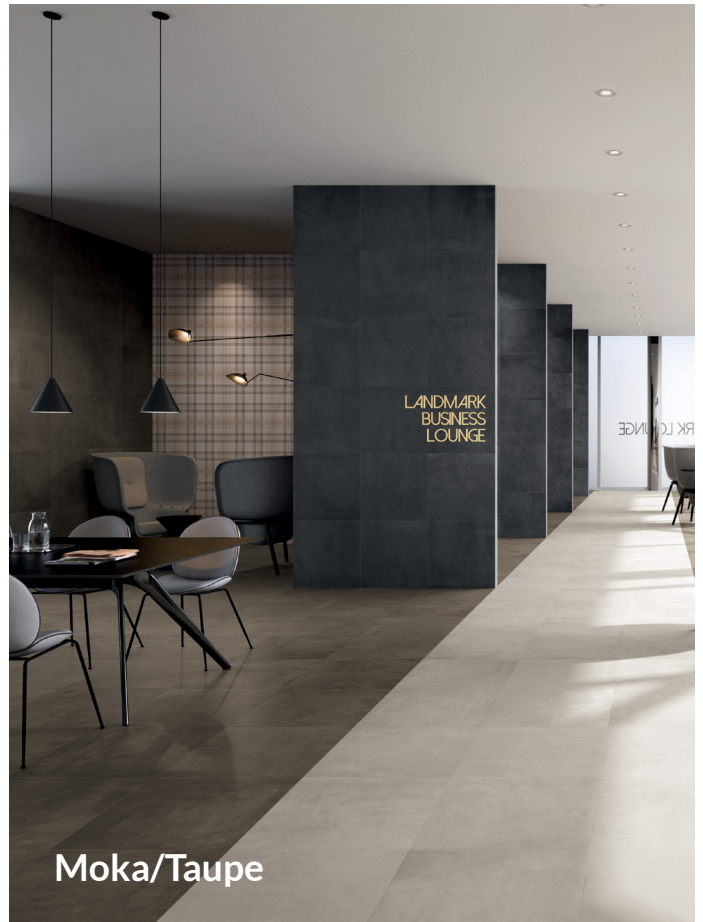

PLATFORM | SURFACES

VISION

Porcelain Tile

Platform Surfaces
330 County Line Rd.
Bensenville, IL 60106
630.526.3399 | platformsurfaces.com

Dove

Pearl

Concrete

Moka/Taupe