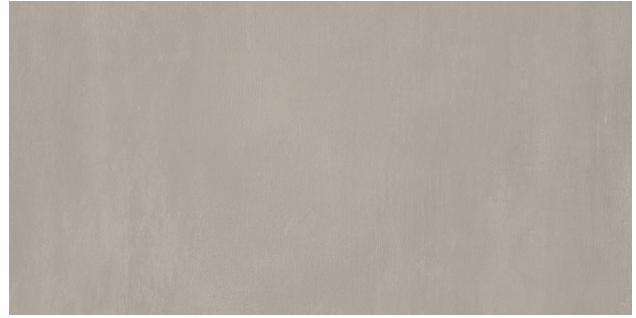

Dove Rect.
24"x48" 9mm Matte
24"x24" 9mm Matte
12"x24" 9mm Matte