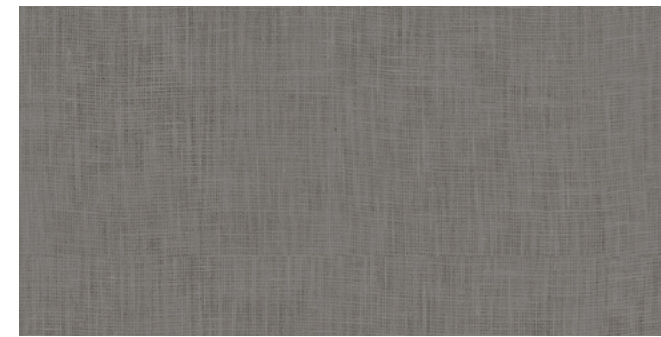

PLATFORM | SURFACES

SOUL

Textile Look Porcelain Tile

Platform Surfaces
330 County Line Rd.
Bensenville, IL 60106
630.526.3399 | platformsurfaces.com

Grey Merino/Dark Silk

Coffee Cloth/Ivory Line

Silver Wool/Dark Silk

Grey Merino/Silver Wool/Dark Silk

Soul

Coffee Cloth
12"x24" 9mm Matte
6"x24" 9mm Matte

Dark Silk
12"x24" 9mm Matte
6"x24" 9mm Matte

Grey Merino
12"x24" 9mm Matte
6"x24" 9mm Matte

Ivory Line
12"x24" 9mm Matte
6"x24" 9mm Matte

Silver Wool
12"x24" 9mm Matte
6"x24" 9mm Matte

White Cotton
12"x24" 9mm Matte
6"x24" 9mm Matte

Soul

Packaging

Size	Sq. Ft./Box	Pieces/Box	Boxes/PL
12"x24"	13.56	7	40
6"x24"	3.88	4	120

Soul

Technical Data

Water Absorption	≤ 0.5%
DCOF	≥ 0.42
Resistance to Freeze/Thaw	Resistant
Chemical Resistance	Unaffected
Breaking Strength	Complies