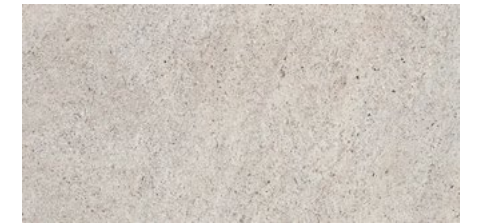

Fango - Rect.
30"x60" 9mm Soft
30"x30" 9mm Soft
24"x24" 9mm Matte
24"x24" 9mm Soft
12"x24" 9mm Matte
12"x24" 9mm Soft