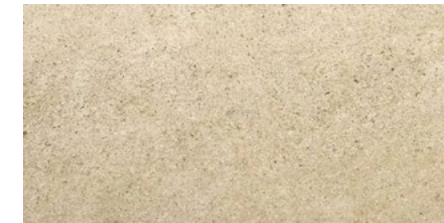

Crema - Rect.
30"x60" 9mm Soft
30"x30" 9mm Soft
24"x24" 9mm Matte
24"x24" 9mm Soft
12"x24" 9mm Matte
12"x24" 9mm Soft