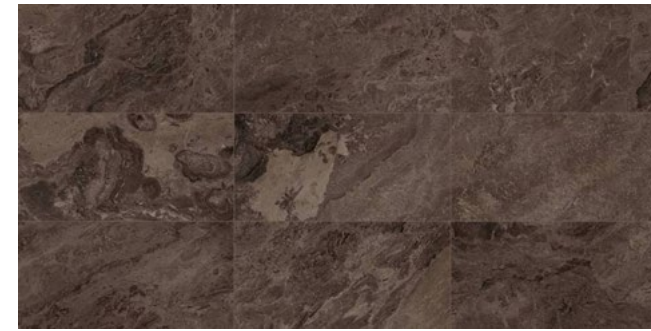

PLATFORM | SURFACES

CHARME

Marble Look Porcelain Tile

Platform Surfaces
330 County Line Rd.
Bensenville, IL 60106
630.526.3399 | platformsurfaces.com

Calacatta Gold

Graphite Dark

Veined Statuario

Brown Frapuccino

Charme

Brown Frapuccino - Rect.
12"x24" 9mm Matte
24"x24" 9mm Matte

Calacatta Gold - Rect.
12"x24" 9mm Matte
24"x24" 9mm Matte
24"x48" 9mm Matte

Graphite Dark - Rect.
12"x24" 9mm Matte
24"x24" 9mm Matte

Veined Statuario - Rect.
12"x24" 9mm Matte
24"x24" 9mm Matte
24"x48" 9mm Matte

Charme

Mosaic B

Brown Frapuccino - 2x3 Squares
12"x12" 9mm Matte

Calacatta Gold - 2x3 Squares
12"x12" 9mm Matte

Graphite Dark - 2x3 Squares
12"x12" 9mm Matte

Veined Statuario - 2x3 Squares
12"x12" 9mm Matte