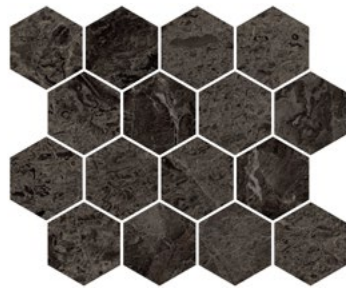

Charme

Brown Frapuccino - Rect.
12"x24" 9mm Matte
24"x24" 9mm Matte

Calacatta Gold - Rect.
12"x24" 9mm Matte
24"x24" 9mm Matte
24"x48" 9mm Matte

Graphite Dark - Rect.
12"x24" 9mm Matte
24"x24" 9mm Matte

Veined Statuario - Rect.
12"x24" 9mm Matte
24"x24" 9mm Matte
24"x48" 9mm Matte

Charme

Mosaic B

Brown Frapuccino - 2x3 Squares
12"x12" 9mm Matte

Calacatta Gold - 2x3 Squares
12"x12" 9mm Matte

Graphite Dark - 2x3 Squares
12"x12" 9mm Matte

Veined Statuario - 2x3 Squares
12"x12" 9mm Matte

Mosaic D

Brown Frapuccino - 3x3 Hex
12"x12" 9mm Matte

Calacatta Gold - 3x3 Hex
12"x12" 9mm Matte

Graphite Dark - 2x3 Squares
12"x12" 9mm Matte

Veined Statuario - 2x3 Squares
12"x12" 9mm Matte

Charme

Packaging