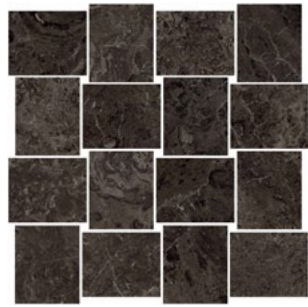

PLATFORM | SURFACES

CHARME

Marble Look Porcelain Tile

Platform Surfaces
330 County Line Rd.
Bensenville, IL 60106
630.526.3399 | platformsurfaces.com

Calacatta Gold

Graphite Dark

Veined Statuario

Brown Frapuccino

Charme

Brown Frapuccino - Rect.
12"x24" 9mm Matte
24"x24" 9mm Matte

Calacatta Gold - Rect.
12"x24" 9mm Matte
24"x24" 9mm Matte
24"x48" 9mm Matte

Graphite Dark - Rect.
12"x24" 9mm Matte
24"x24" 9mm Matte

Veined Statuario - Rect.
12"x24" 9mm Matte
24"x24" 9mm Matte
24"x48" 9mm Matte

Charme

Mosaic B

Brown Frapuccino - 2x3 Squares
12"x12" 9mm Matte

Calacatta Gold - 2x3 Squares
12"x12" 9mm Matte

Graphite Dark - 2x3 Squares
12"x12" 9mm Matte

Veined Statuario - 2x3 Squares
12"x12" 9mm Matte

Mosaic D

Brown Frapuccino - 3x3 Hex
12"x12" 9mm Matte

Calacatta Gold - 3x3 Hex
12"x12" 9mm Matte

Graphite Dark - 2x3 Squares
12"x12" 9mm Matte

Veined Statuario - 2x3 Squares
12"x12" 9mm Matte

Charme

Packaging