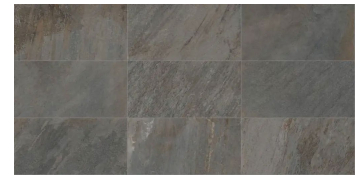

PLATFORM | SURFACES

Globe

QUICK SHIP

- ◀ SAUNA
- ▶ HYDROMASSAGE
- ▶ CHROMOTHERAPY

Barge Beige
12"x24" 9mm Matte

Barge Gold
12"x24" 9mm Matte

Silver Quartz
12"x24" 9mm Matte

Dark Quartz
12"x24" 9mm Matte

12"x12" - Barge Beige
Mosaic A

12"x12" - Barge Gold
Mosaic A

12"x12" - Silver Quartz
Mosaic A

12"x12" - Dark Quartz
Mosaic A

6"x12" - Barge Beige
Wall

6"x12" - Barge Gold
Wall

6"x12" - Silver Quartz
Wall

6"x12" - Dark Quartz
Wall