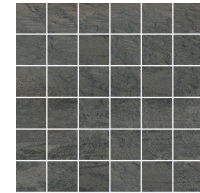

PLATFORM | SURFACES

Globe

QUICK SHIP

- ◀ SAUNA
- ▶ HYDROMASSAGE
- ▶ CHROMOTHERAPY

Barge Beige
12"x24" 9mm Matte

Barge Gold
12"x24" 9mm Matte

Silver Quartz
12"x24" 9mm Matte

Dark Quartz
12"x24" 9mm Matte

12"x12" - Barge Beige
Mosaic A

12"x12" - Barge Gold
Mosaic A

12"x12" - Silver Quartz
Mosaic A

12"x12" - Dark Quartz
Mosaic A

6"x12" - Barge Beige
Wall

6"x12" - Barge Gold
Wall

6"x12" - Silver Quartz
Wall

6"x12" - Dark Quartz
Wall

3"x24" - Bullnose

6"x12" - Cove Base

Size	Thickness	Material	Finish	Shade	Pieces/Box	Boxes/Pallet	Coverage Box
12"x24"	9mm	Porcelain	Matte	V3	7	40	13.56 sqft/box
Mosaic A	9mm	Porcelain	Matte	V3	10	36	9.69 sqft/box
Wall	9mm	Porcelain	Matte	V3	10	72	4.84 sqft/box
Bullnose	N/A	Porcelain	Matte	N/A	10	70	4.65 sqft/box
Cove	N/A	Porcelain	Matte	N/A	20	64	9.69 sqft/box