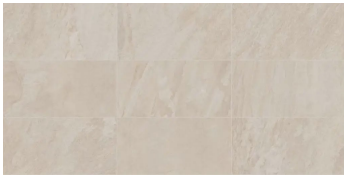

PLATFORM | SURFACES

Globe

QUICK SHIP

- ◀ SAUNA
- ▶ HYDROMASSAGE
- ▶ CHROMOTHERAPY

Barge Beige
12"x24" 9mm Matte

Barge Gold
12"x24" 9mm Matte

Silver Quartz
12"x24" 9mm Matte

Dark Quartz
12"x24" 9mm Matte

12"x12" - Barge Beige
Mosaic A

12"x12" - Barge Gold
Mosaic A

12"x12" - Silver Quartz
Mosaic A

12"x12" - Dark Quartz
Mosaic A

6"x12" - Barge Beige
Wall

6"x12" - Barge Gold
Wall

6"x12" - Silver Quartz
Wall

6"x12" - Dark Quartz
Wall