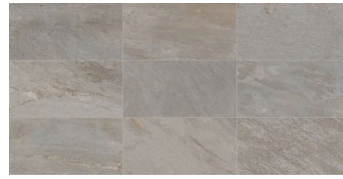

PLATFORM | SURFACES

Globe

QUICK SHIP

- ◀ SAUNA
- ▶ HYDROMASSAGE
- ▶ CHROMOTHERAPY

Barge Beige
12"x24" 9mm Matte

Barge Gold
12"x24" 9mm Matte

Silver Quartz
12"x24" 9mm Matte

Dark Quartz
12"x24" 9mm Matte

12"x12" - Barge Beige
Mosaic A

12"x12" - Barge Gold
Mosaic A

12"x12" - Silver Quartz
Mosaic A

12"x12" - Dark Quartz
Mosaic A

6"x12" - Barge Beige
Wall

6"x12" - Barge Gold
Wall

6"x12" - Silver Quartz
Wall

6"x12" - Dark Quartz
Wall