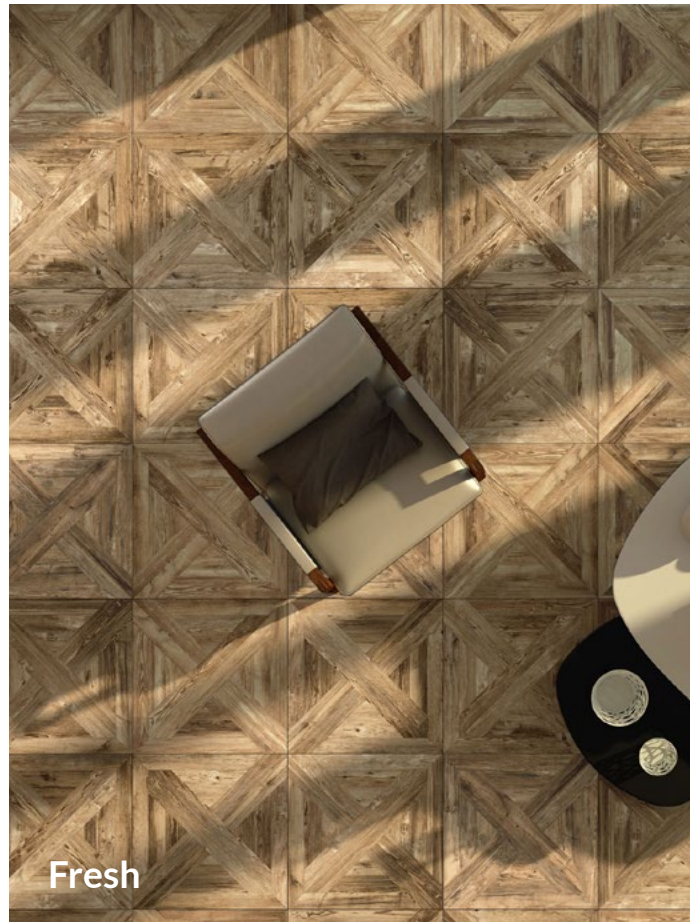

PLATFORM | SURFACES

BAITA

Wood Look Porcelain Tile

Platform Surfaces
330 County Line Rd.
Bensenville, IL 60106
630.526.3399 | platformsurfaces.com

Fresh

Natural

Shade

Sun

Baita

Fresh - Rect.
24"x24" 9mm Matte

Natural - Rect.
24"x24" 9mm Matte

Sun - Rect.
24"x24" 9mm Matte

Shade - Rect.
24"x24" 9mm Matte

Packaging

Size	Sq. Ft./Box	Pieces/Box	Boxes/PL
24"x24"	11.63	3	40

PLATFORM|SURFACES