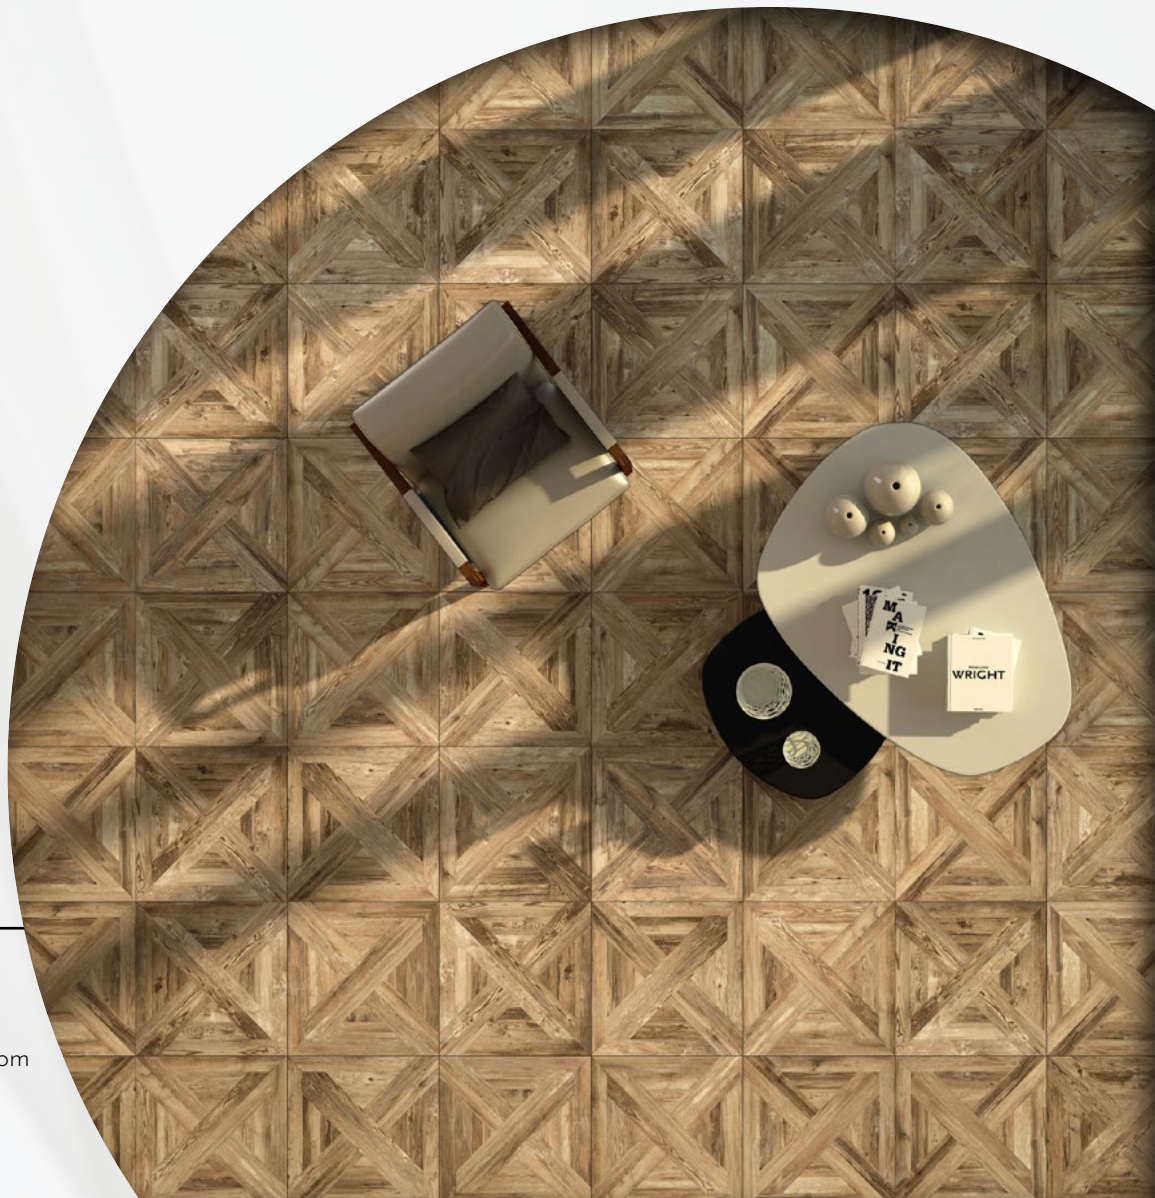

PLATFORM | SURFACES

BAITA

Wood Look Porcelain Tile

Platform Surfaces
330 County Line Rd.
Bensenville, IL 60106
630.526.3399 | platformsurfaces.com

Fresh

Natural

Shade

Sun

Baita

Fresh - Rect.
24"x24" 9mm Matte

Natural - Rect.
24"x24" 9mm Matte

Sun - Rect.
24"x24" 9mm Matte

Shade - Rect.
24"x24" 9mm Matte

Packaging

Size	Sq. Ft./Box	Pieces/Box	Boxes/PL
24"x24"	11.63	3	40

PLATFORM|SURFACES